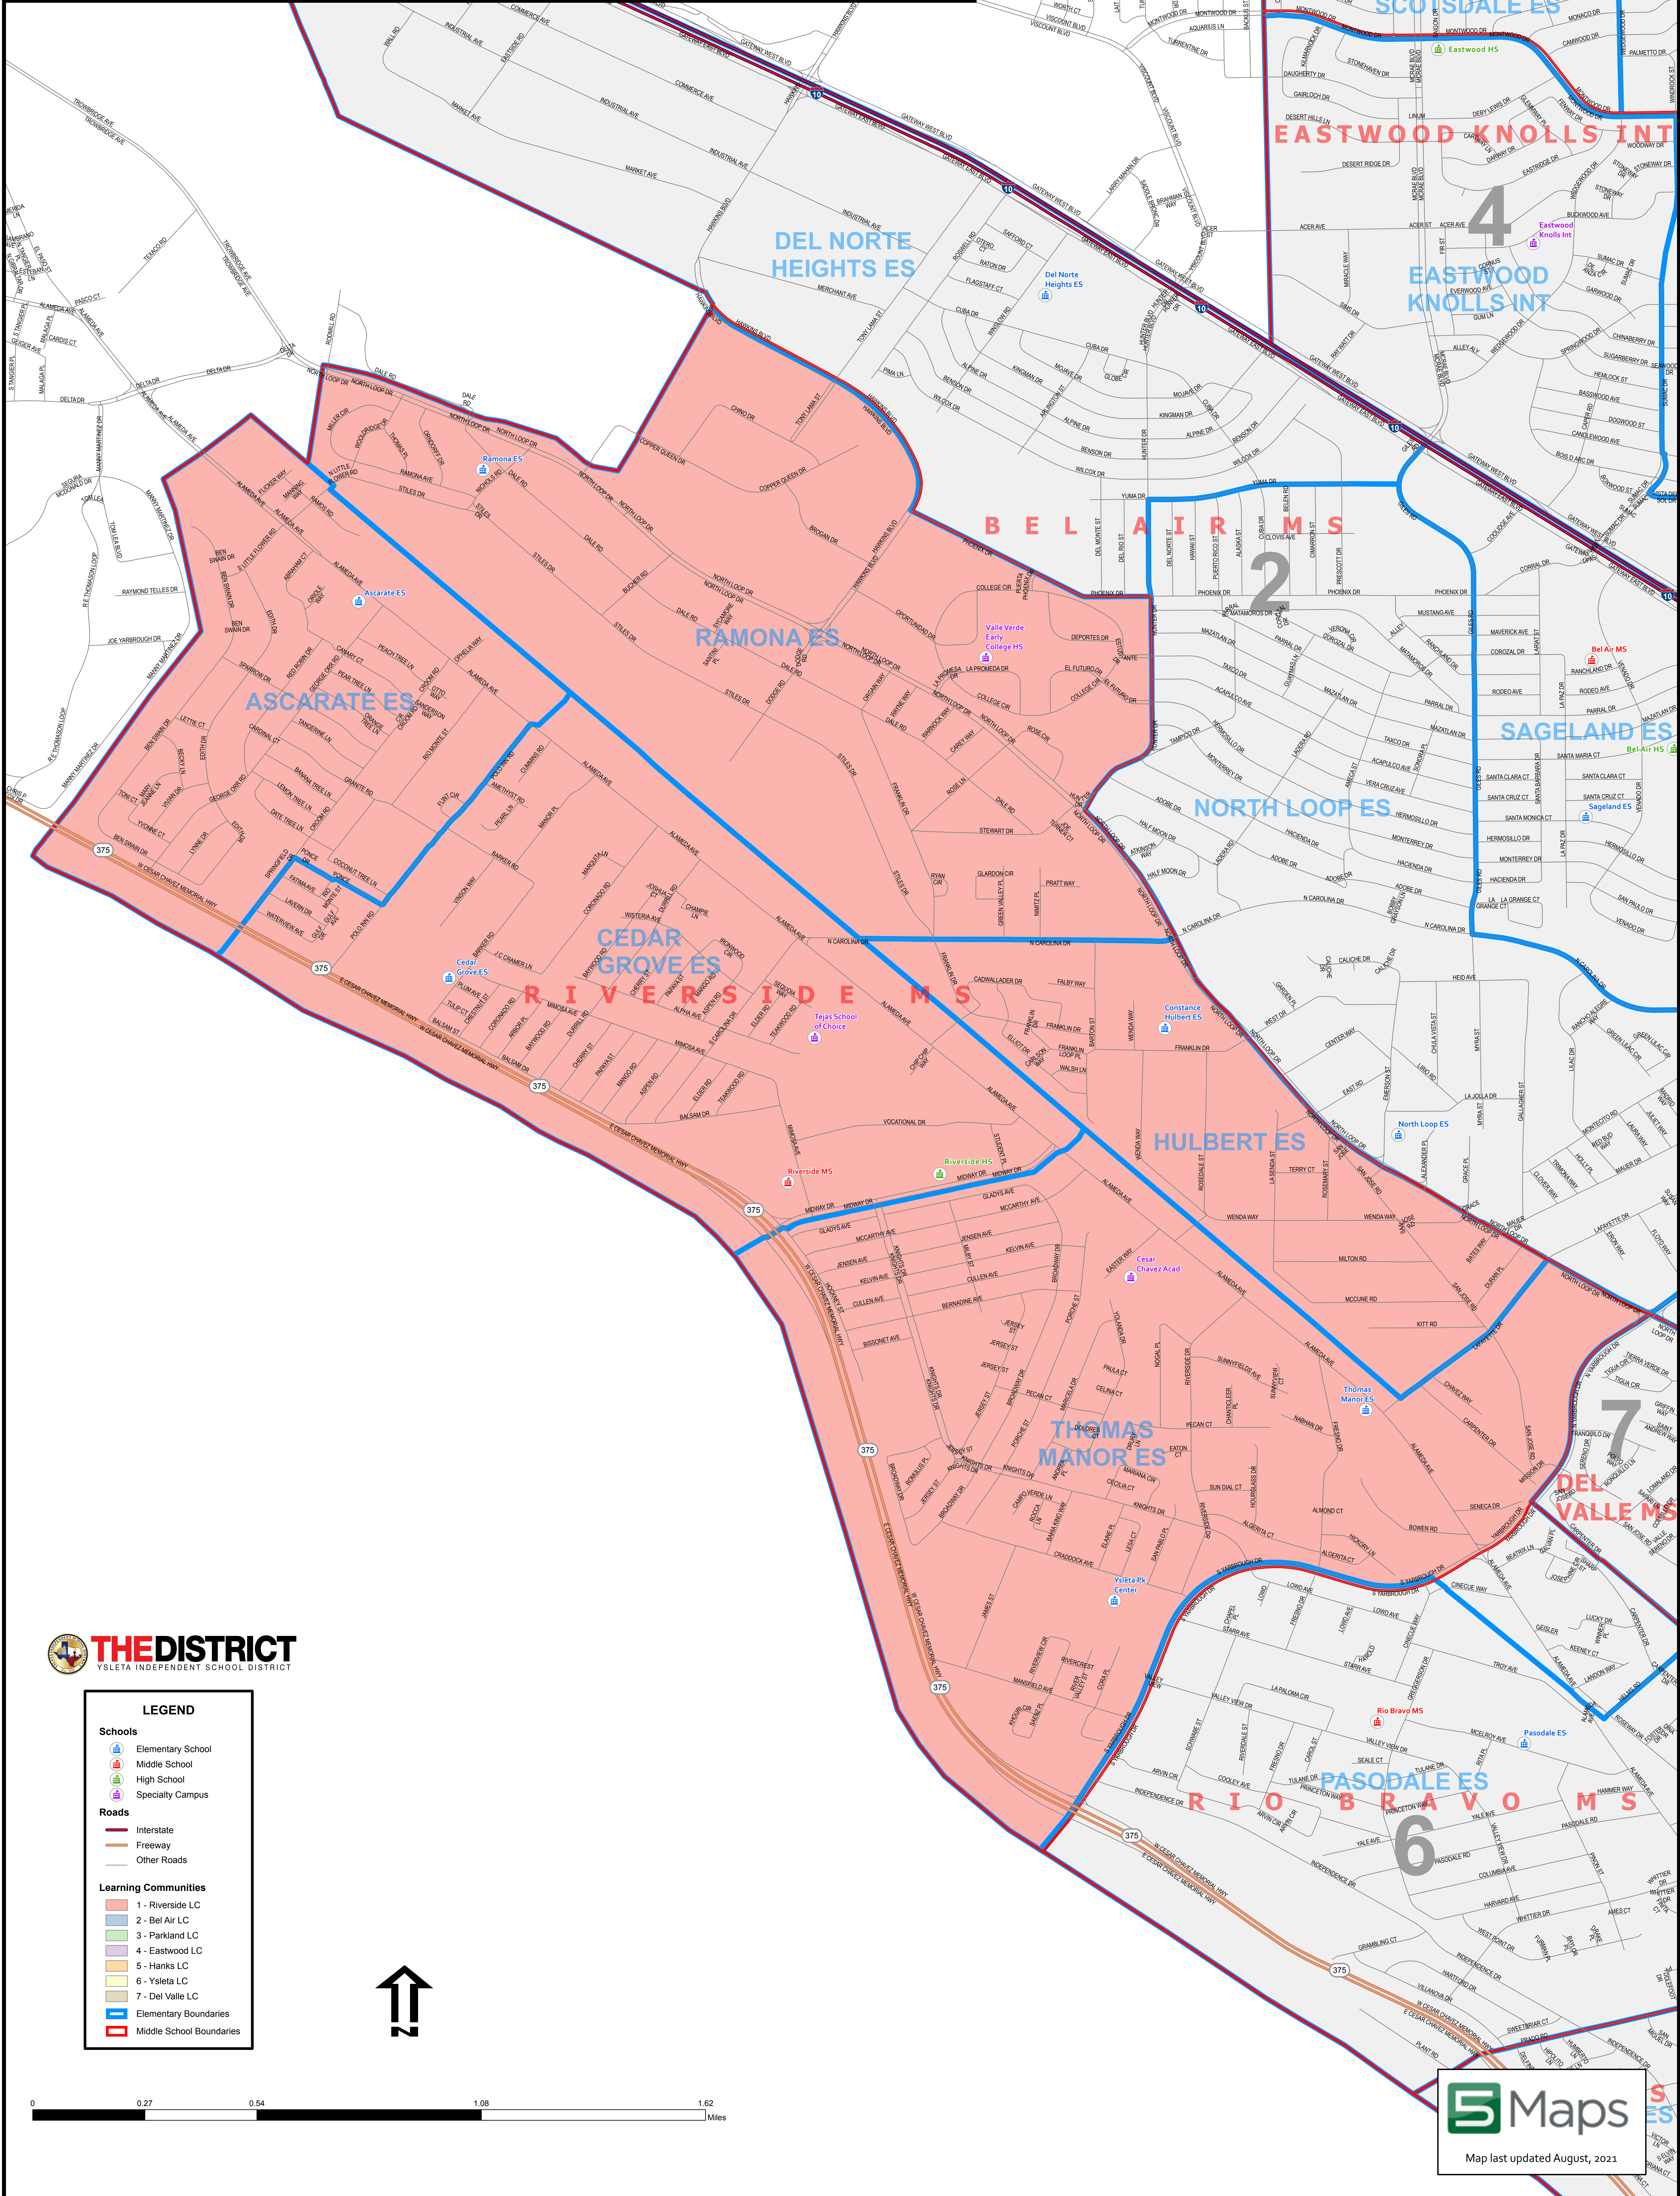

# Ysleta ISD District 1 Riverside Learning Community Boundary Map

**LEGEND**

**Schools**

- Elementary School
- Middle School
- High School
- Specialty Campus

**Roads**

- Interstate
- Freeway
- Other Roads

**Learning Communities**

- 1 - Riverside LC
- 2 - Bel Air LC
- 3 - Parkland LC
- 4 - Eastwood LC
- 5 - Hanks LC
- 6 - Ysleta LC
- 7 - Del Valle LC

**Boundaries**

- Elementary Boundaries
- Middle School Boundaries