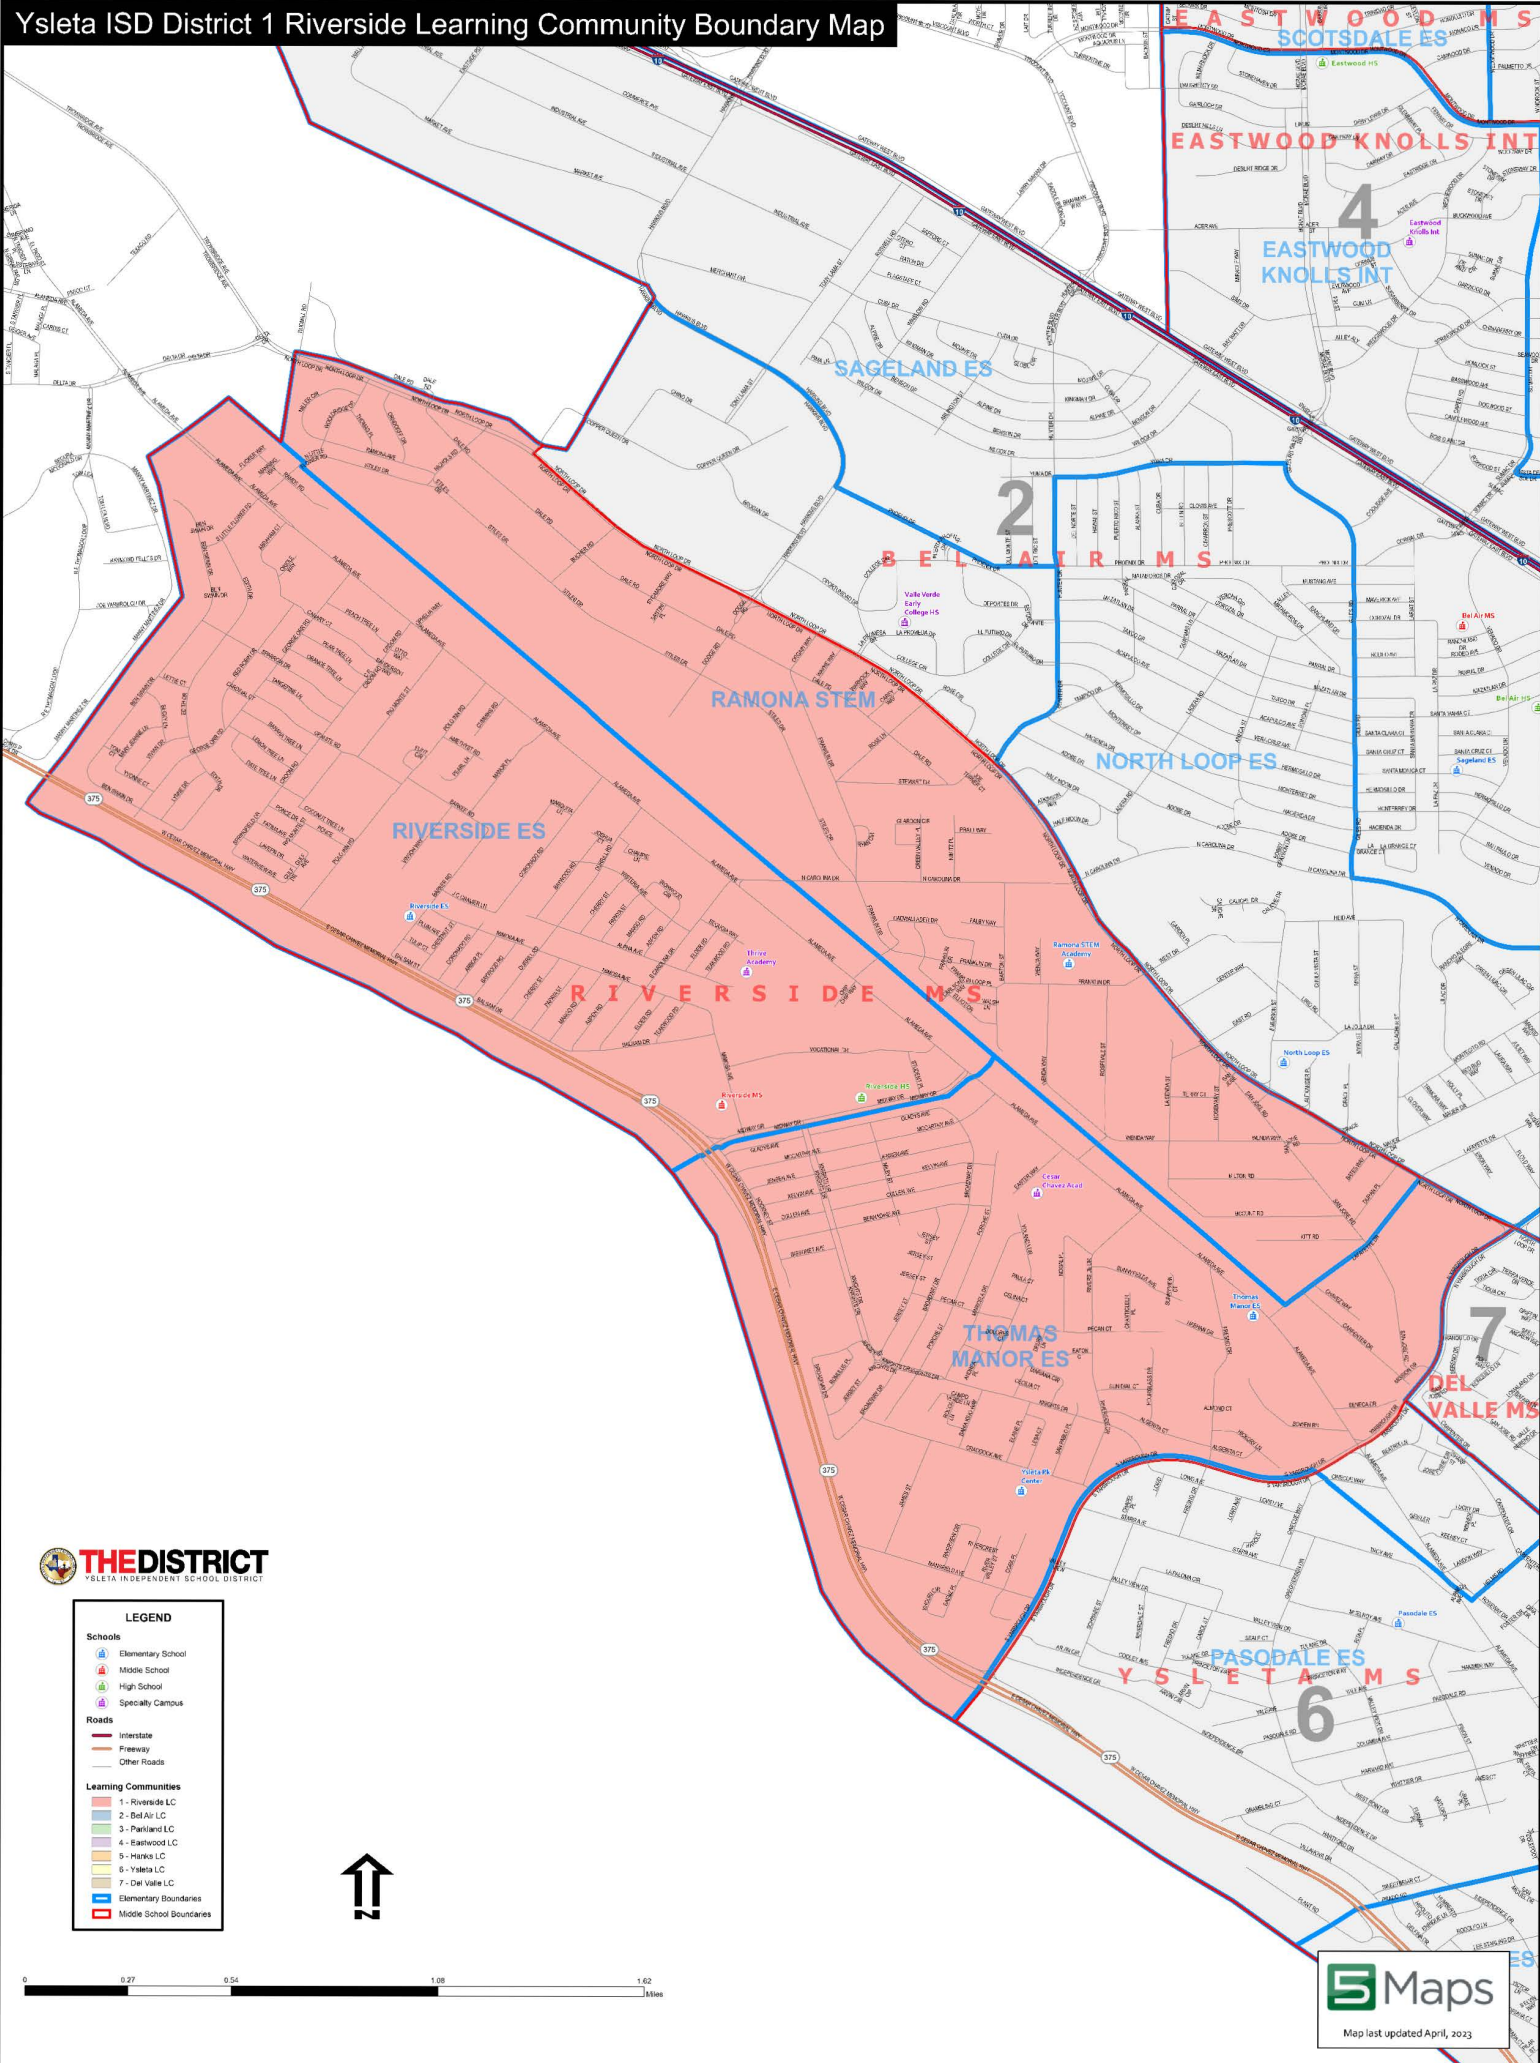

Ysleta ISD District 1 Riverside Learning Community Boundary Map

LEGEND	
Schools	
	Elementary School
	Middle School
	High School
	Specialty Campus
Roads	
	Interstate
	Freeway
	Other Roads
Learning Communities	
	1 - Riverside LC
	2 - Bel Air LC
	3 - Parkland LC
	4 - Eastwood LC
	5 - Hicks LC
	6 - Ysleta LC
	7 - Del Valle LC
	Elementary Boundaries
	Middle School Boundaries