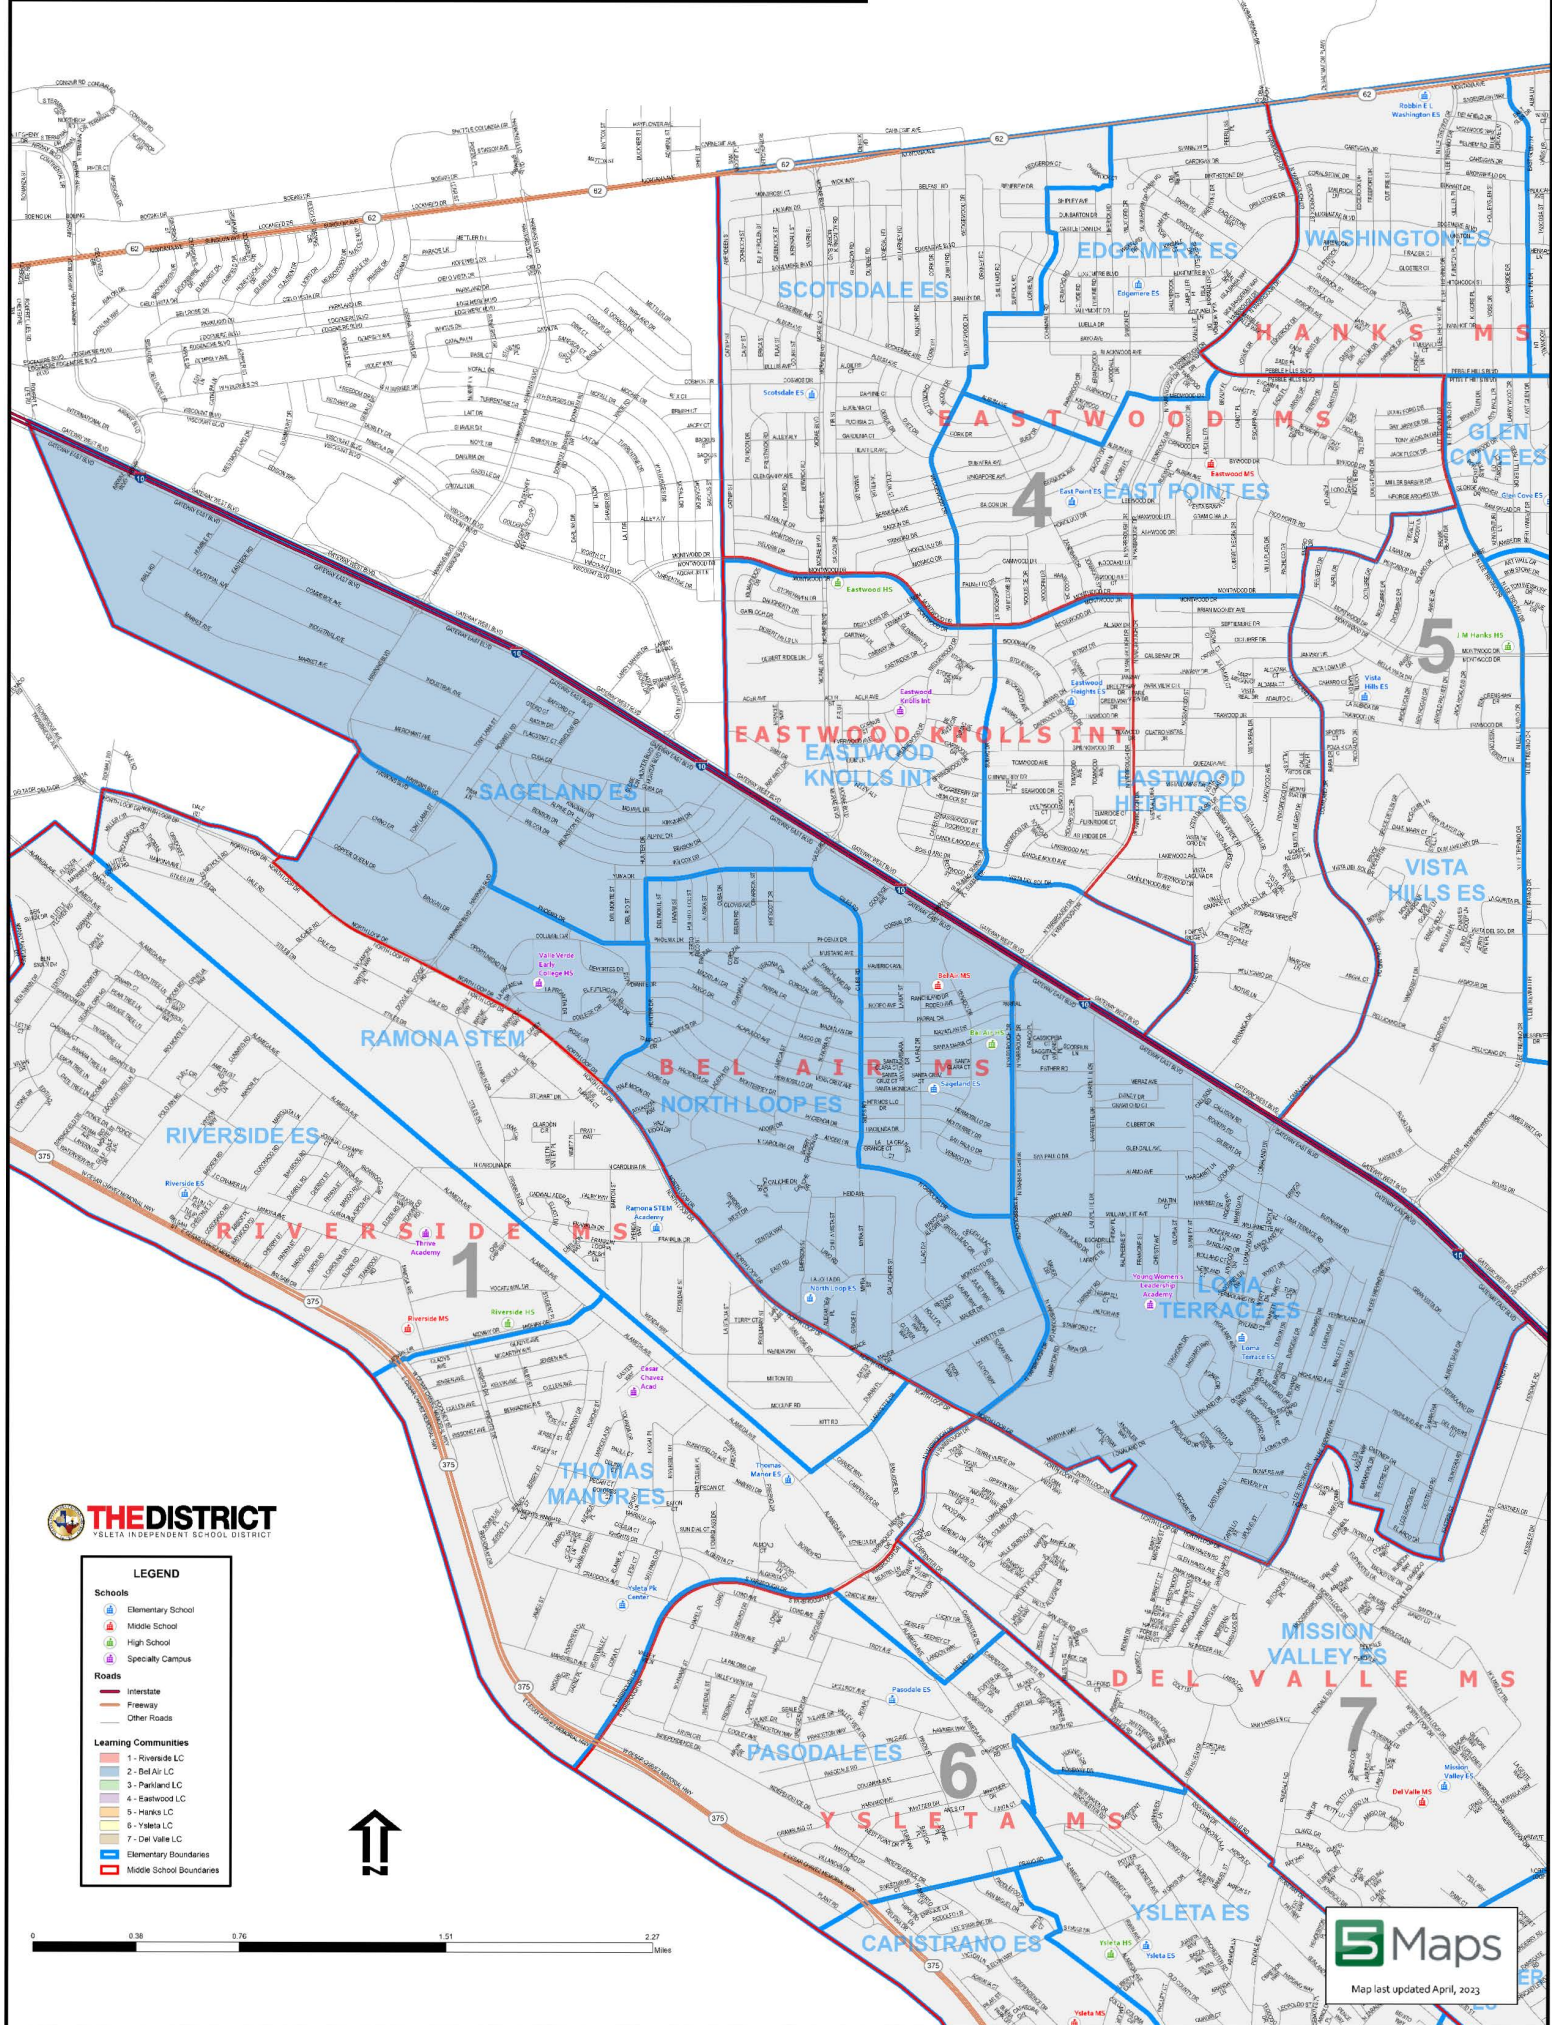

# Ysleta ISD District 2 Bel Air Learning Community Boundary Map

**LEGEND**

**Schools**

- Elementary School
- Middle School
- High School
- Specialty Campus

**Roads**

- Interstate
- Freeway
- Other Roads

**Learning Communities**

- 1 - Riverside LC
- 2 - Bel Air LC
- 3 - Parkland LC
- 4 - Eastwood LC
- 5 - Hanks LC
- 6 - Valera LC
- 7 - Del Valle LC

**Boundaries**

- Elementary Boundaries
- Middle School Boundaries