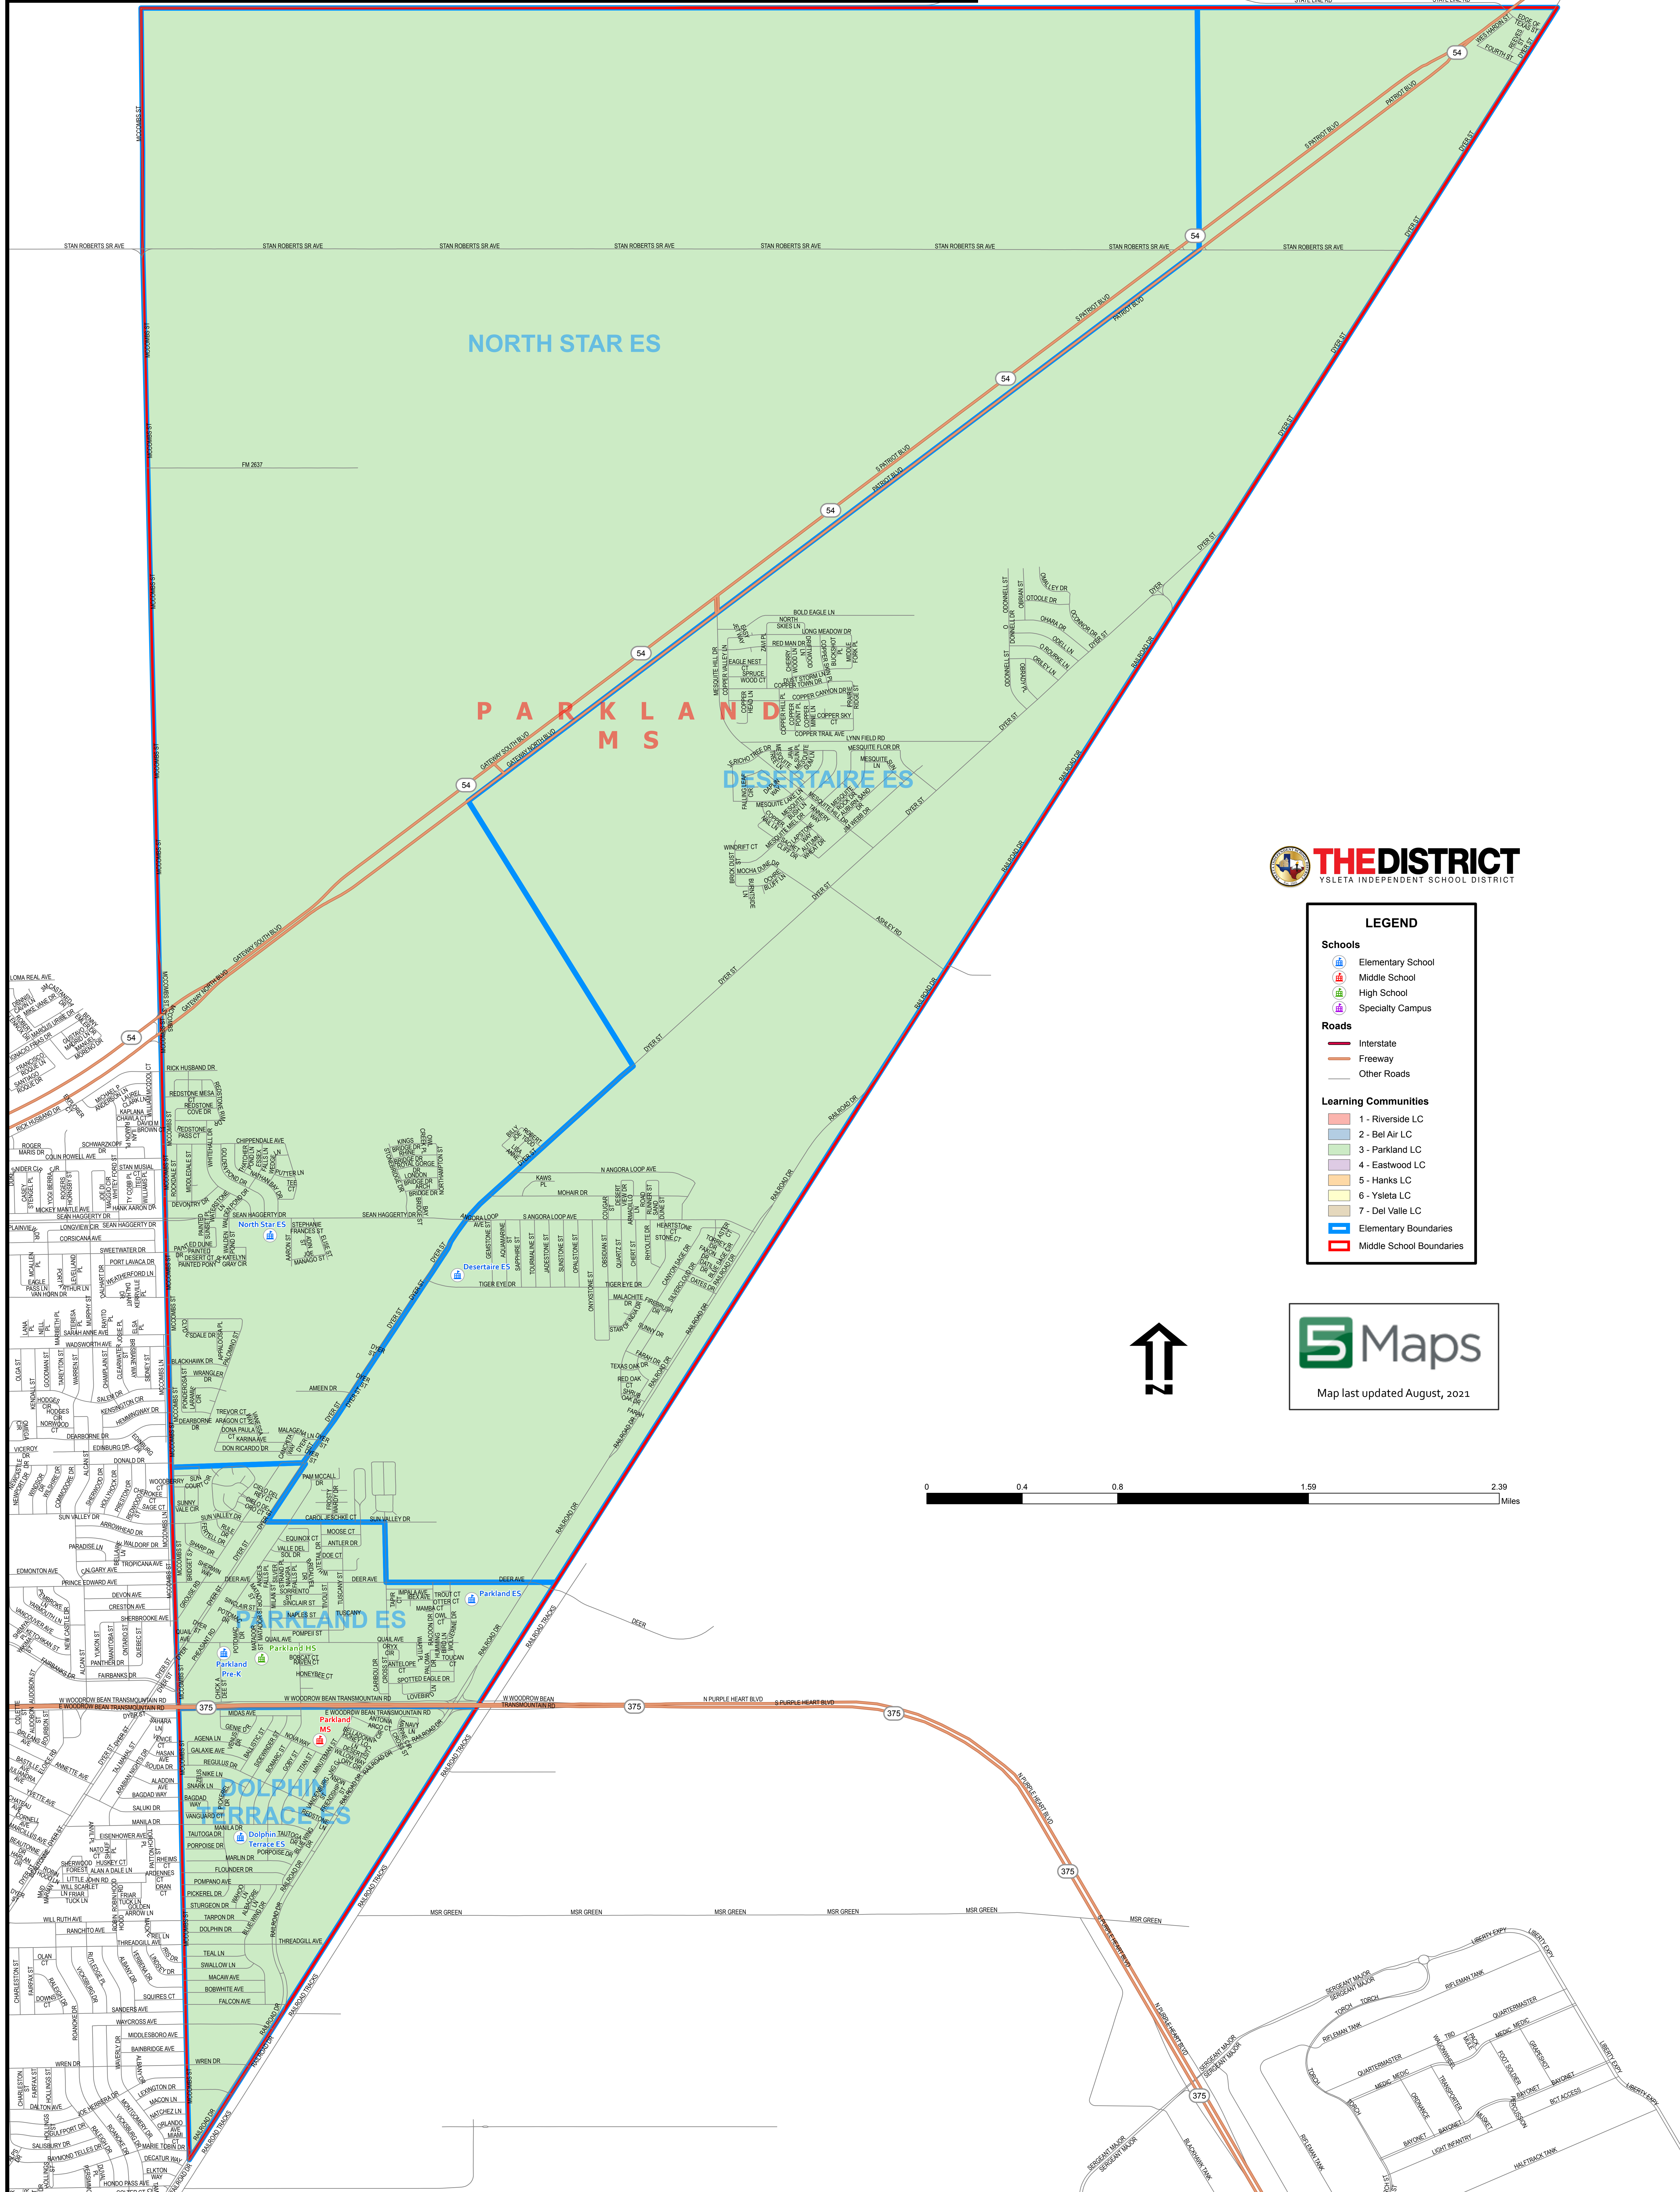

Ysleta ISD District 3 Parkland Learning Community Boundary Map

STATE LINE RD STATE LINE RD STATE LINE RD STATE LINE RD

LEGEND

Schools

- Elementary School
- Middle School
- High School
- Specialty Campus

Roads

- Interstate
- Freeway
- Other Roads

Learning Communities

- 1 - Riverside LC
- 2 - Bel Air LC
- 3 - Parkland LC
- 4 - Eastwood LC
- 5 - Hanks LC
- 6 - Ysleta LC
- 7 - Del Valle LC

Elementary Boundaries

Middle School Boundaries

Map last updated August, 2021