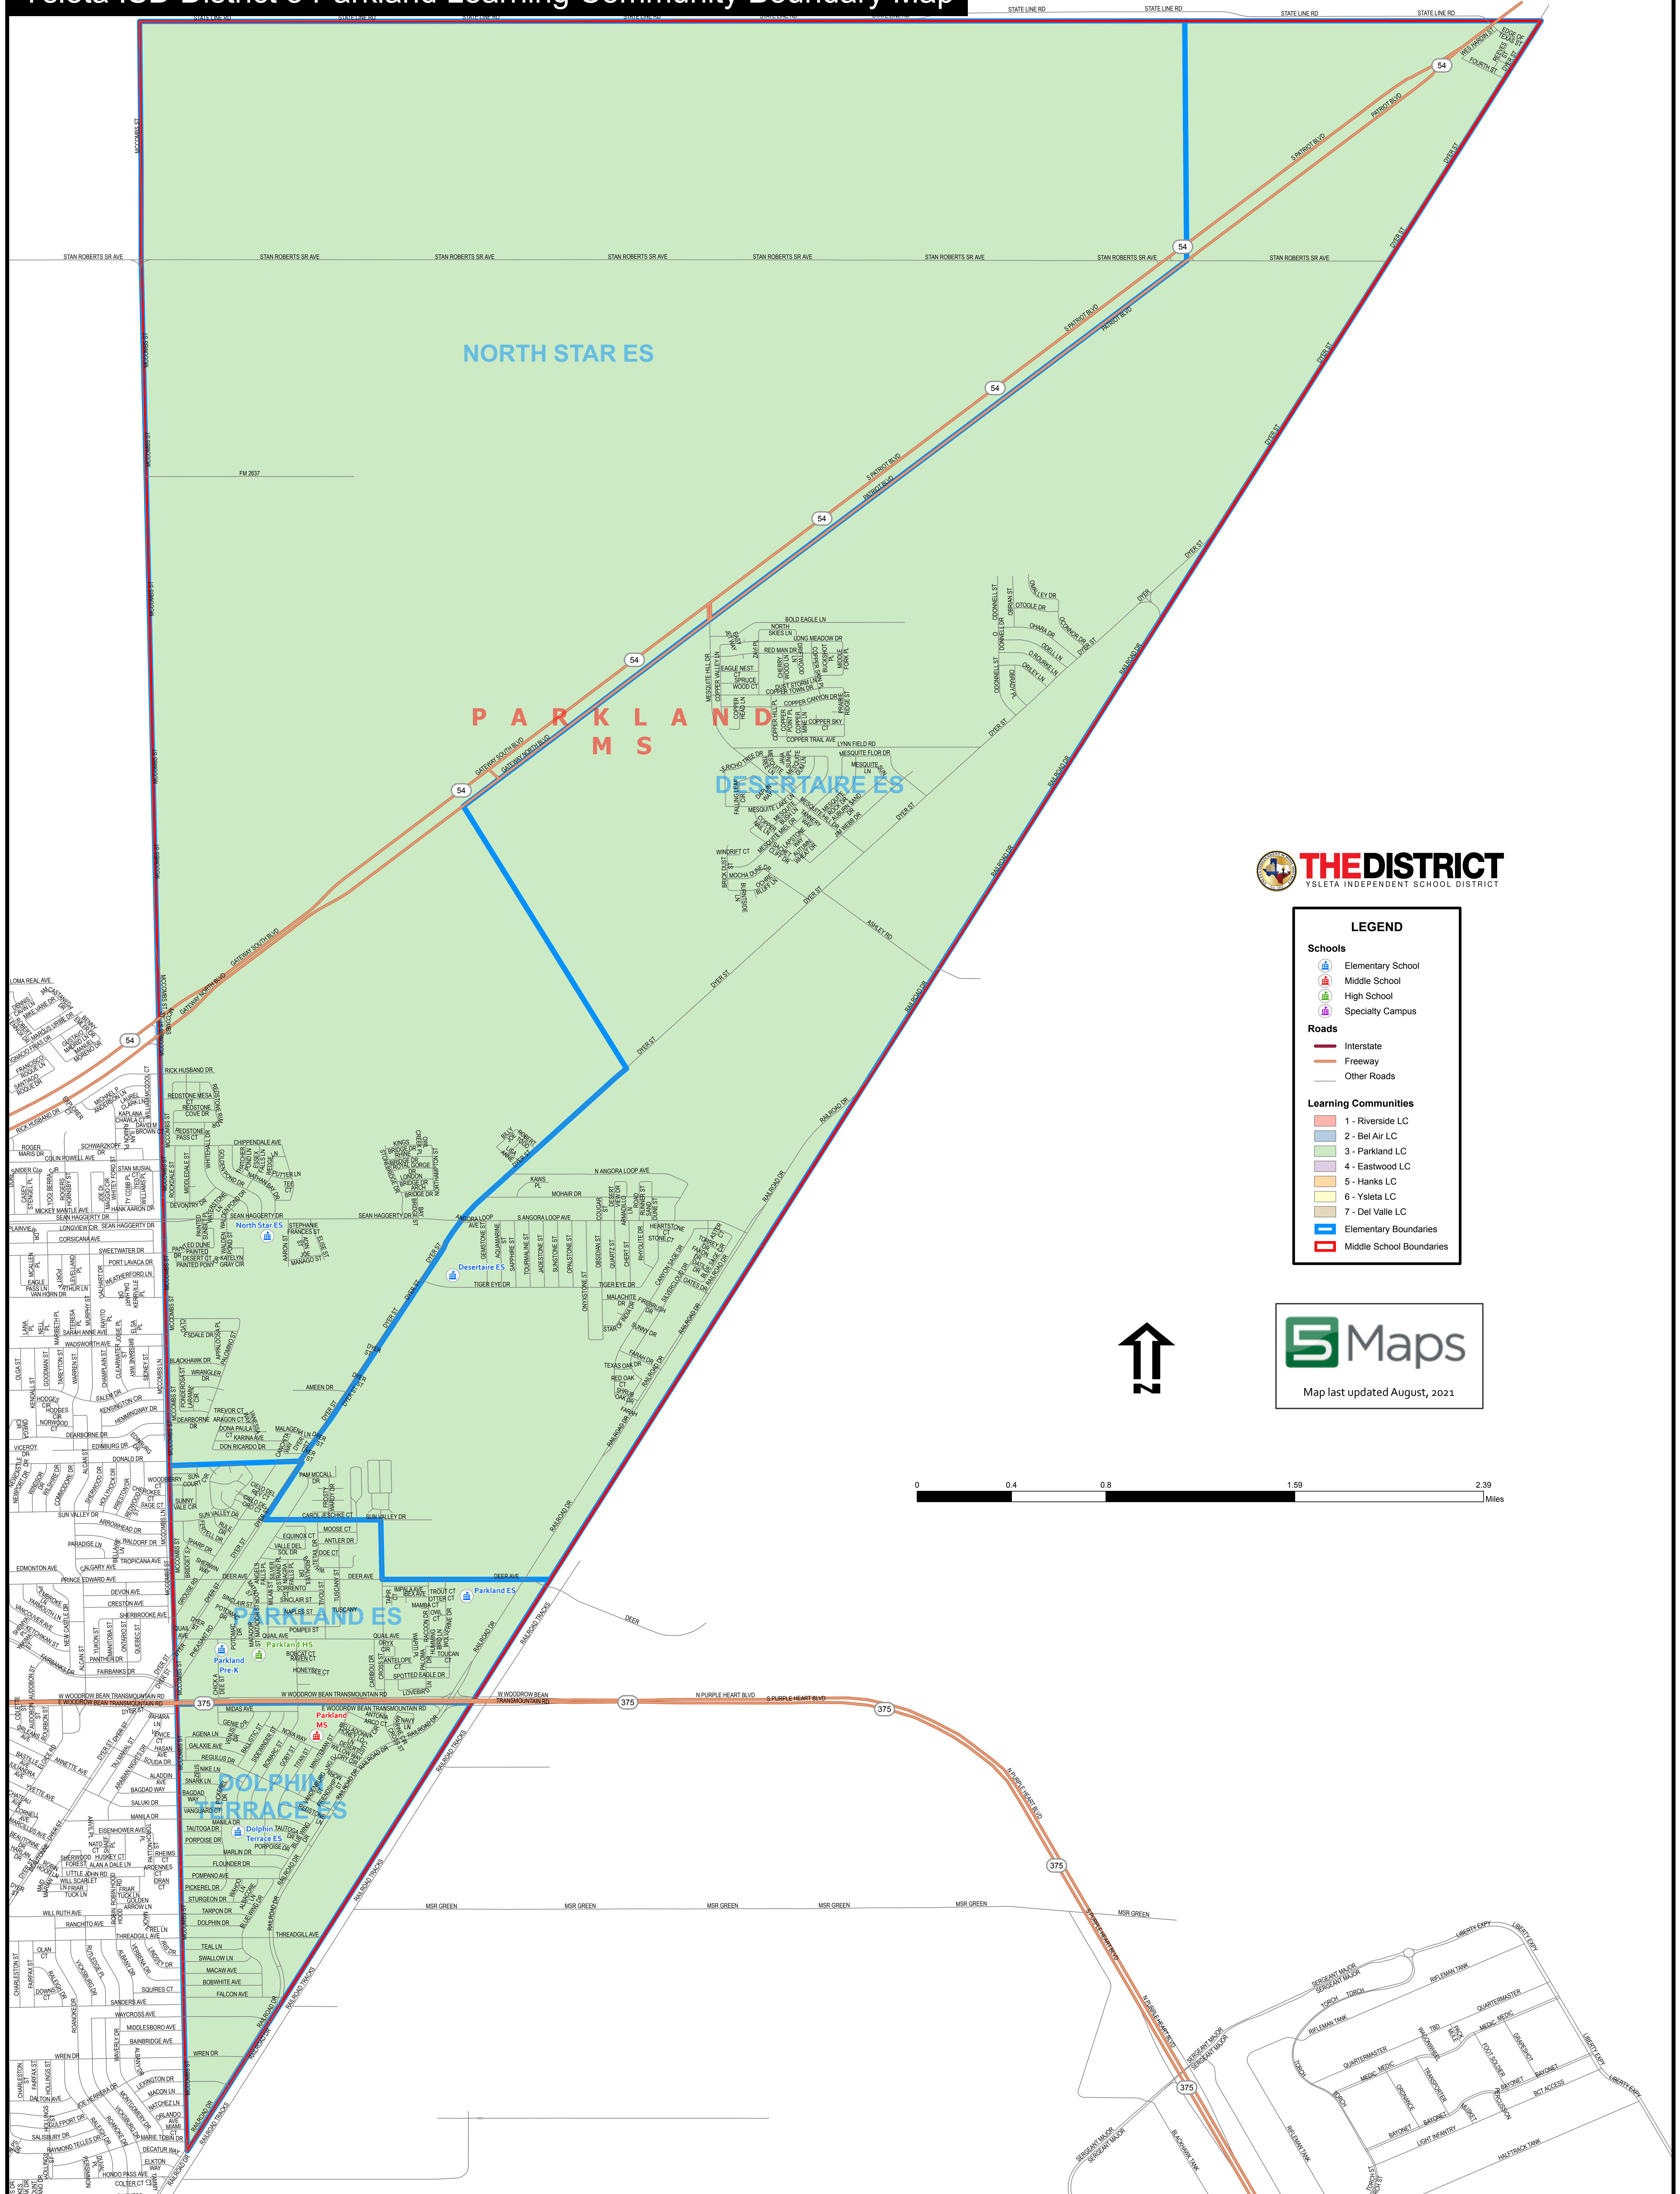

Ysleta ISD District 3 Parkland Learning Community Boundary Map

LEGEND

Schools

- Elementary School
- Middle School
- High School
- Specialty Campus

Roads

- Interstate
- Freeway
- Other Roads

Learning Communities

- 1 - Riverside LC
- 2 - Bel Air LC
- 3 - Parkland LC
- 4 - Eastwood LC
- 5 - Hanks LC
- 6 - Ysleta LC
- 7 - Del Valle LC

Elementary Boundaries

Middle School Boundaries

Map last updated August, 2021