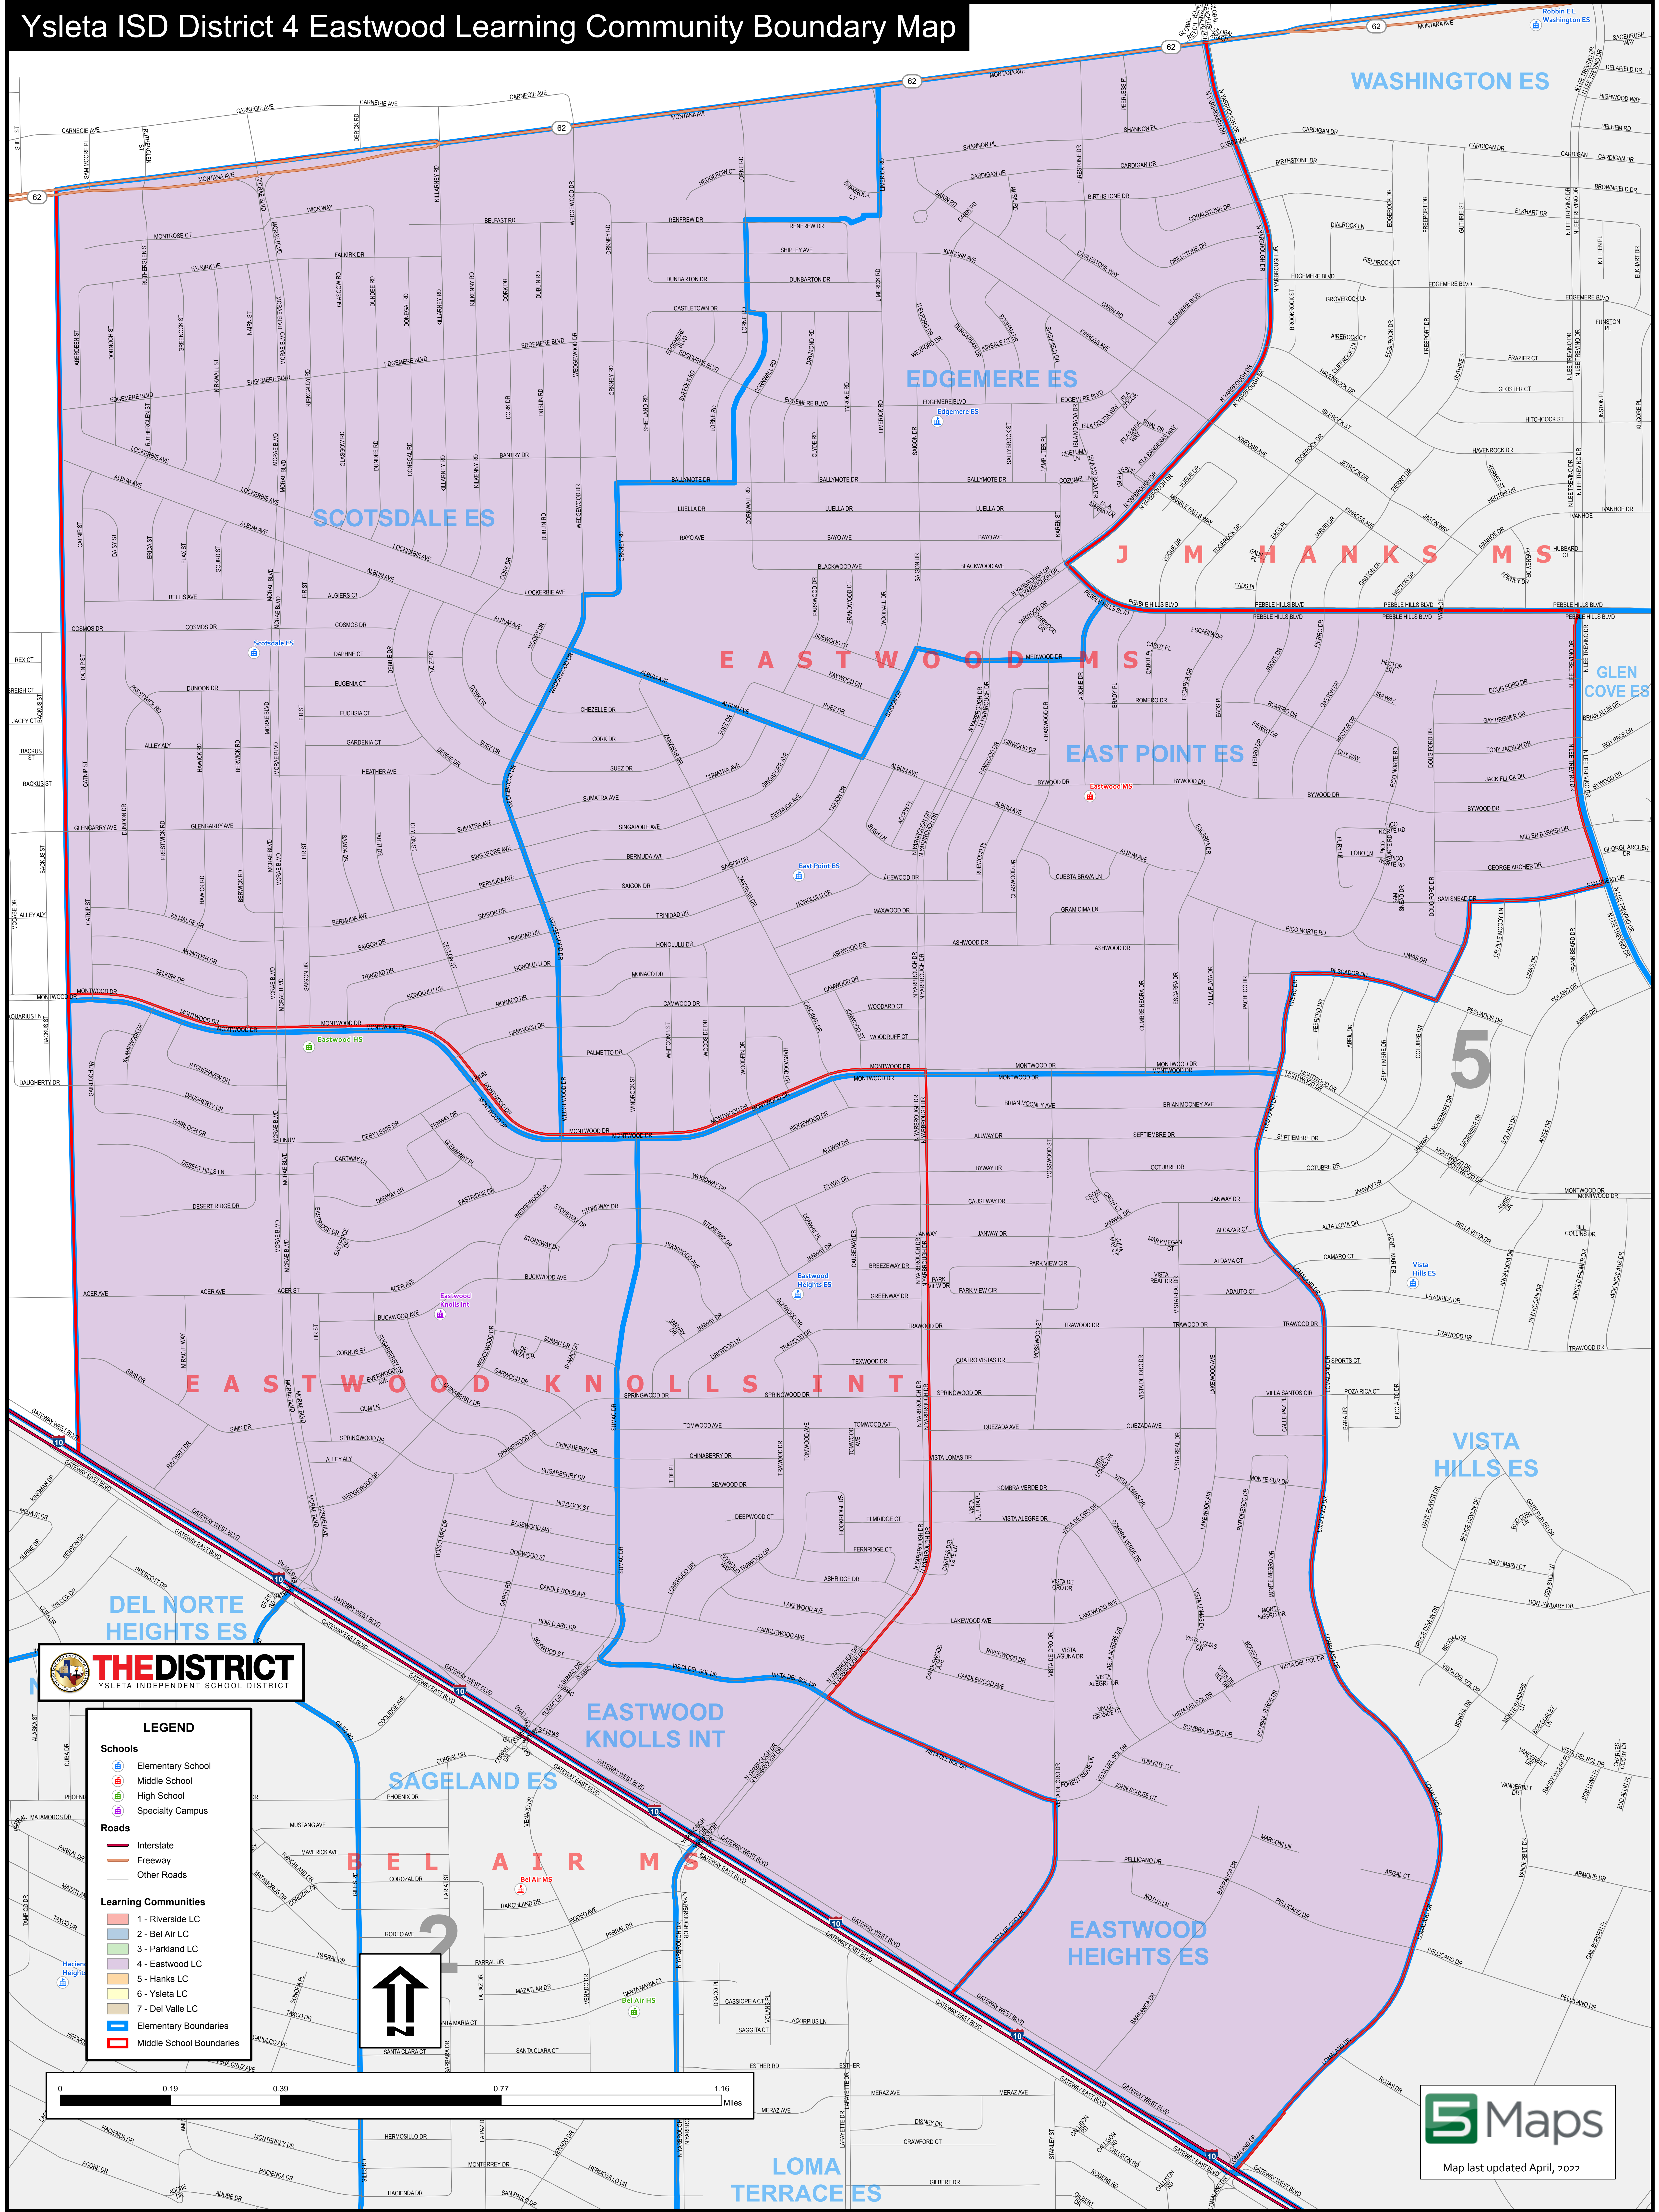

# Ysleta ISD District 4 Eastwood Learning Community Boundary Map

**LEGEND**

**Schools**

- Elementary School
- Middle School
- High School
- Specialty Campus

**Roads**

- Interstate
- Freeway
- Other Roads

**Learning Communities**

- 1 - Riverside LC
- 2 - Bel Air LC
- 3 - Parkland LC
- 4 - Eastwood LC
- 5 - Hanks LC
- 6 - Ysleta LC
- 7 - Del Valle LC

**Elementary School Boundaries**

**Middle School Boundaries**