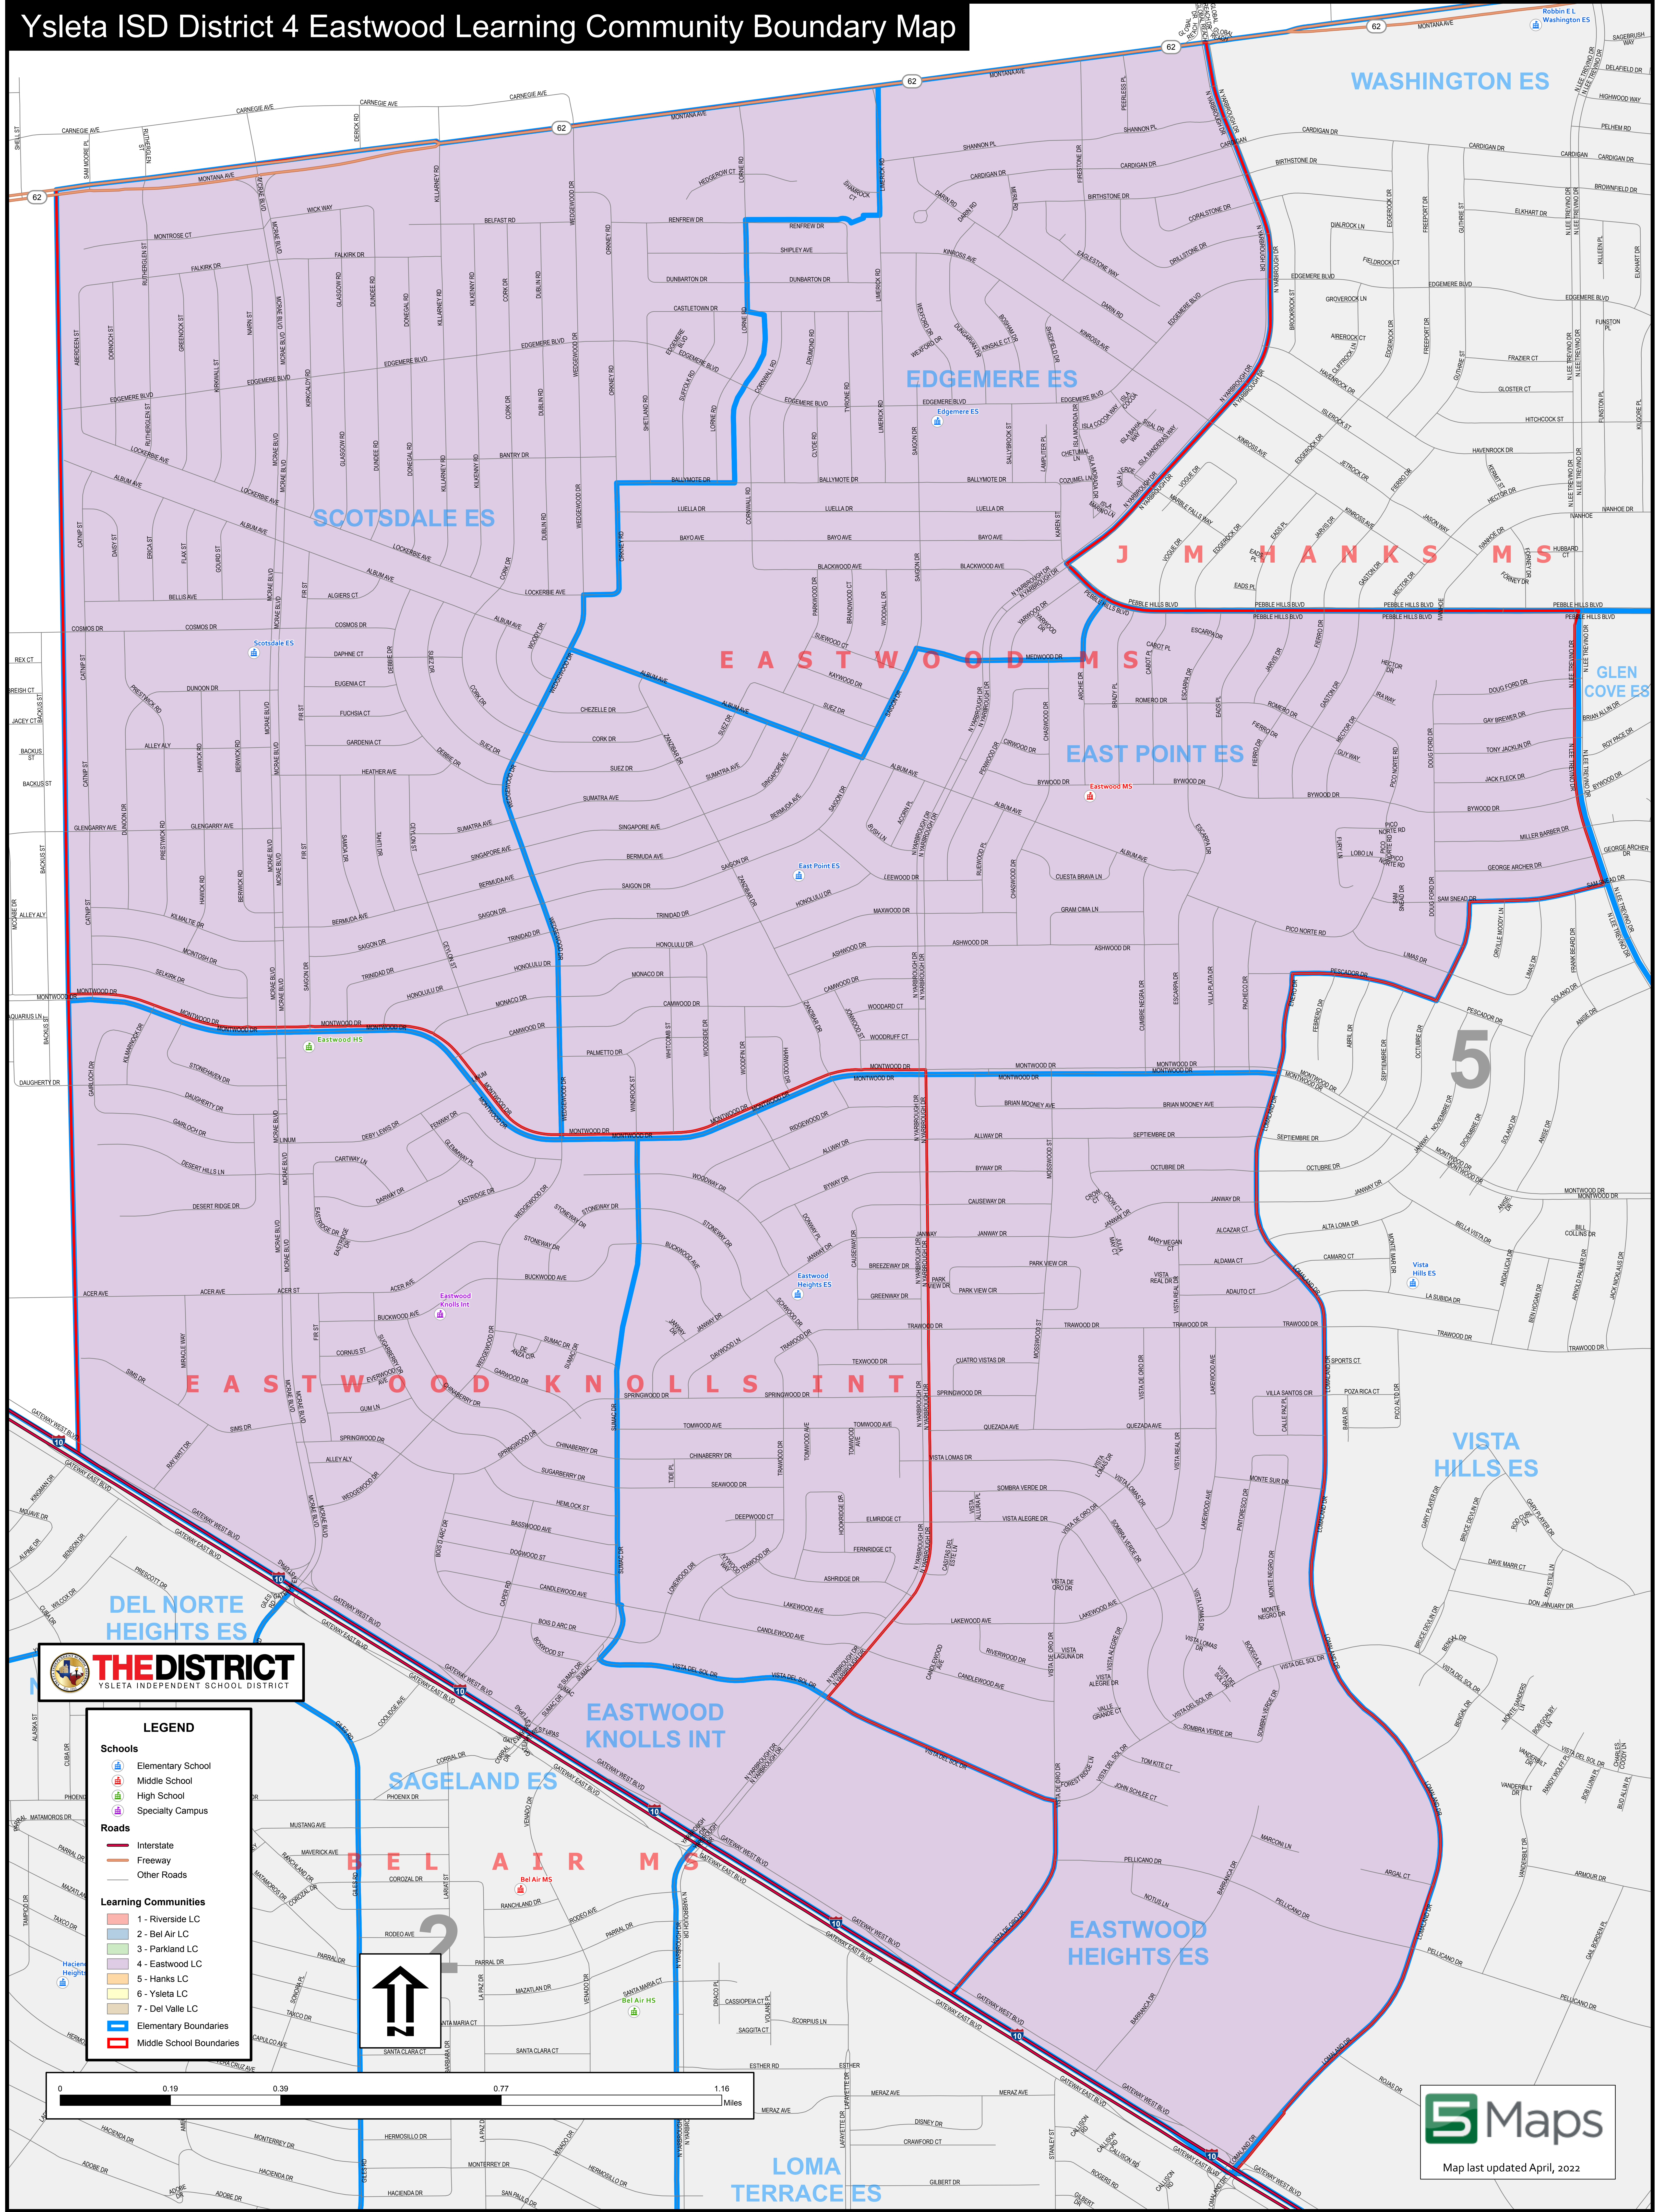

Ysleta ISD District 4 Eastwood Learning Community Boundary Map

- LEGEND**
- Schools**
- Elementary School
 - Middle School
 - High School
 - Specialty Campus
- Roads**
- Interstate
 - Freeway
 - Other Roads
- Learning Communities**
- 1 - Riverside LC
 - 2 - Bel Air LC
 - 3 - Parkland LC
 - 4 - Eastwood LC
 - 5 - Hanks LC
 - 6 - Ysleta LC
 - 7 - Del Valle LC
- Boundaries**
- Elementary Boundaries
 - Middle School Boundaries