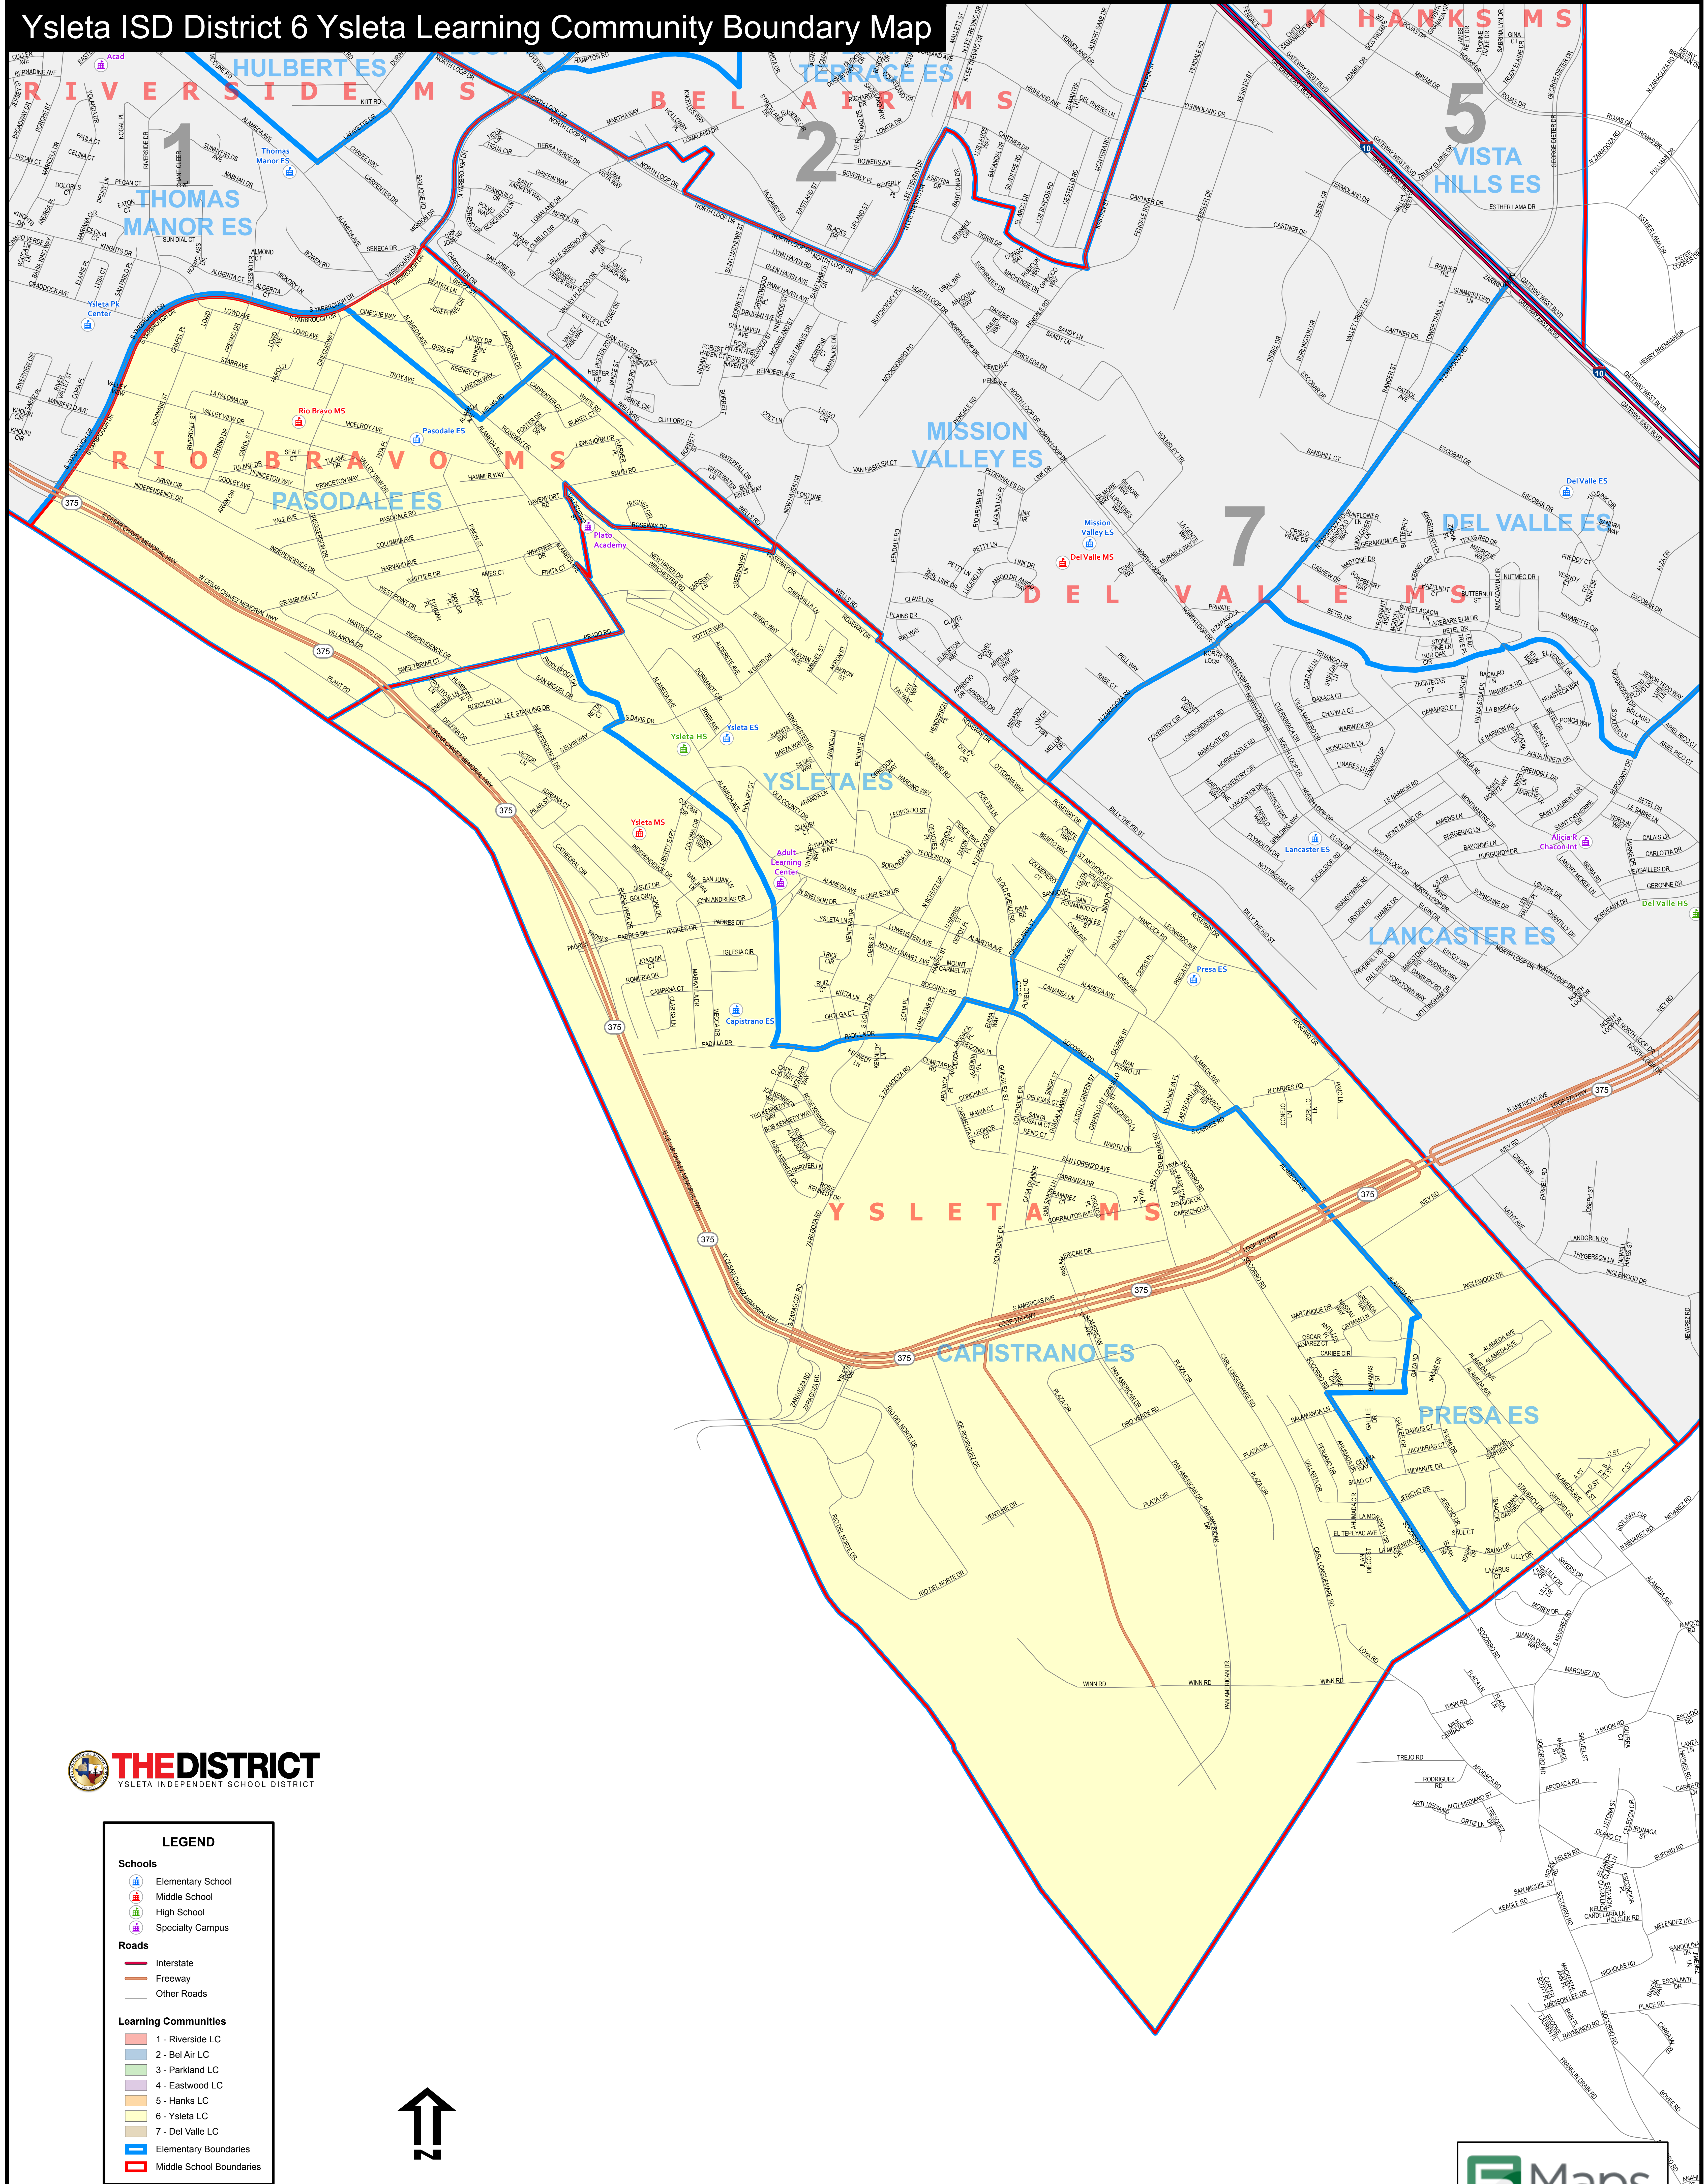

Ysleta ISD District 6 Ysleta Learning Community Boundary Map

LEGEND

Schools

- Elementary School
- Middle School
- High School
- Specialty Campus

Roads

- Interstate
- Freeway
- Other Roads

Learning Communities

- 1 - Riverside LC
- 2 - Bel Air LC
- 3 - Parkland LC
- 4 - Eastwood LC
- 5 - Hanks LC
- 6 - Ysleta LC
- 7 - Del Valle LC

Boundaries

- Elementary Boundaries
- Middle School Boundaries

Map last updated August, 2021