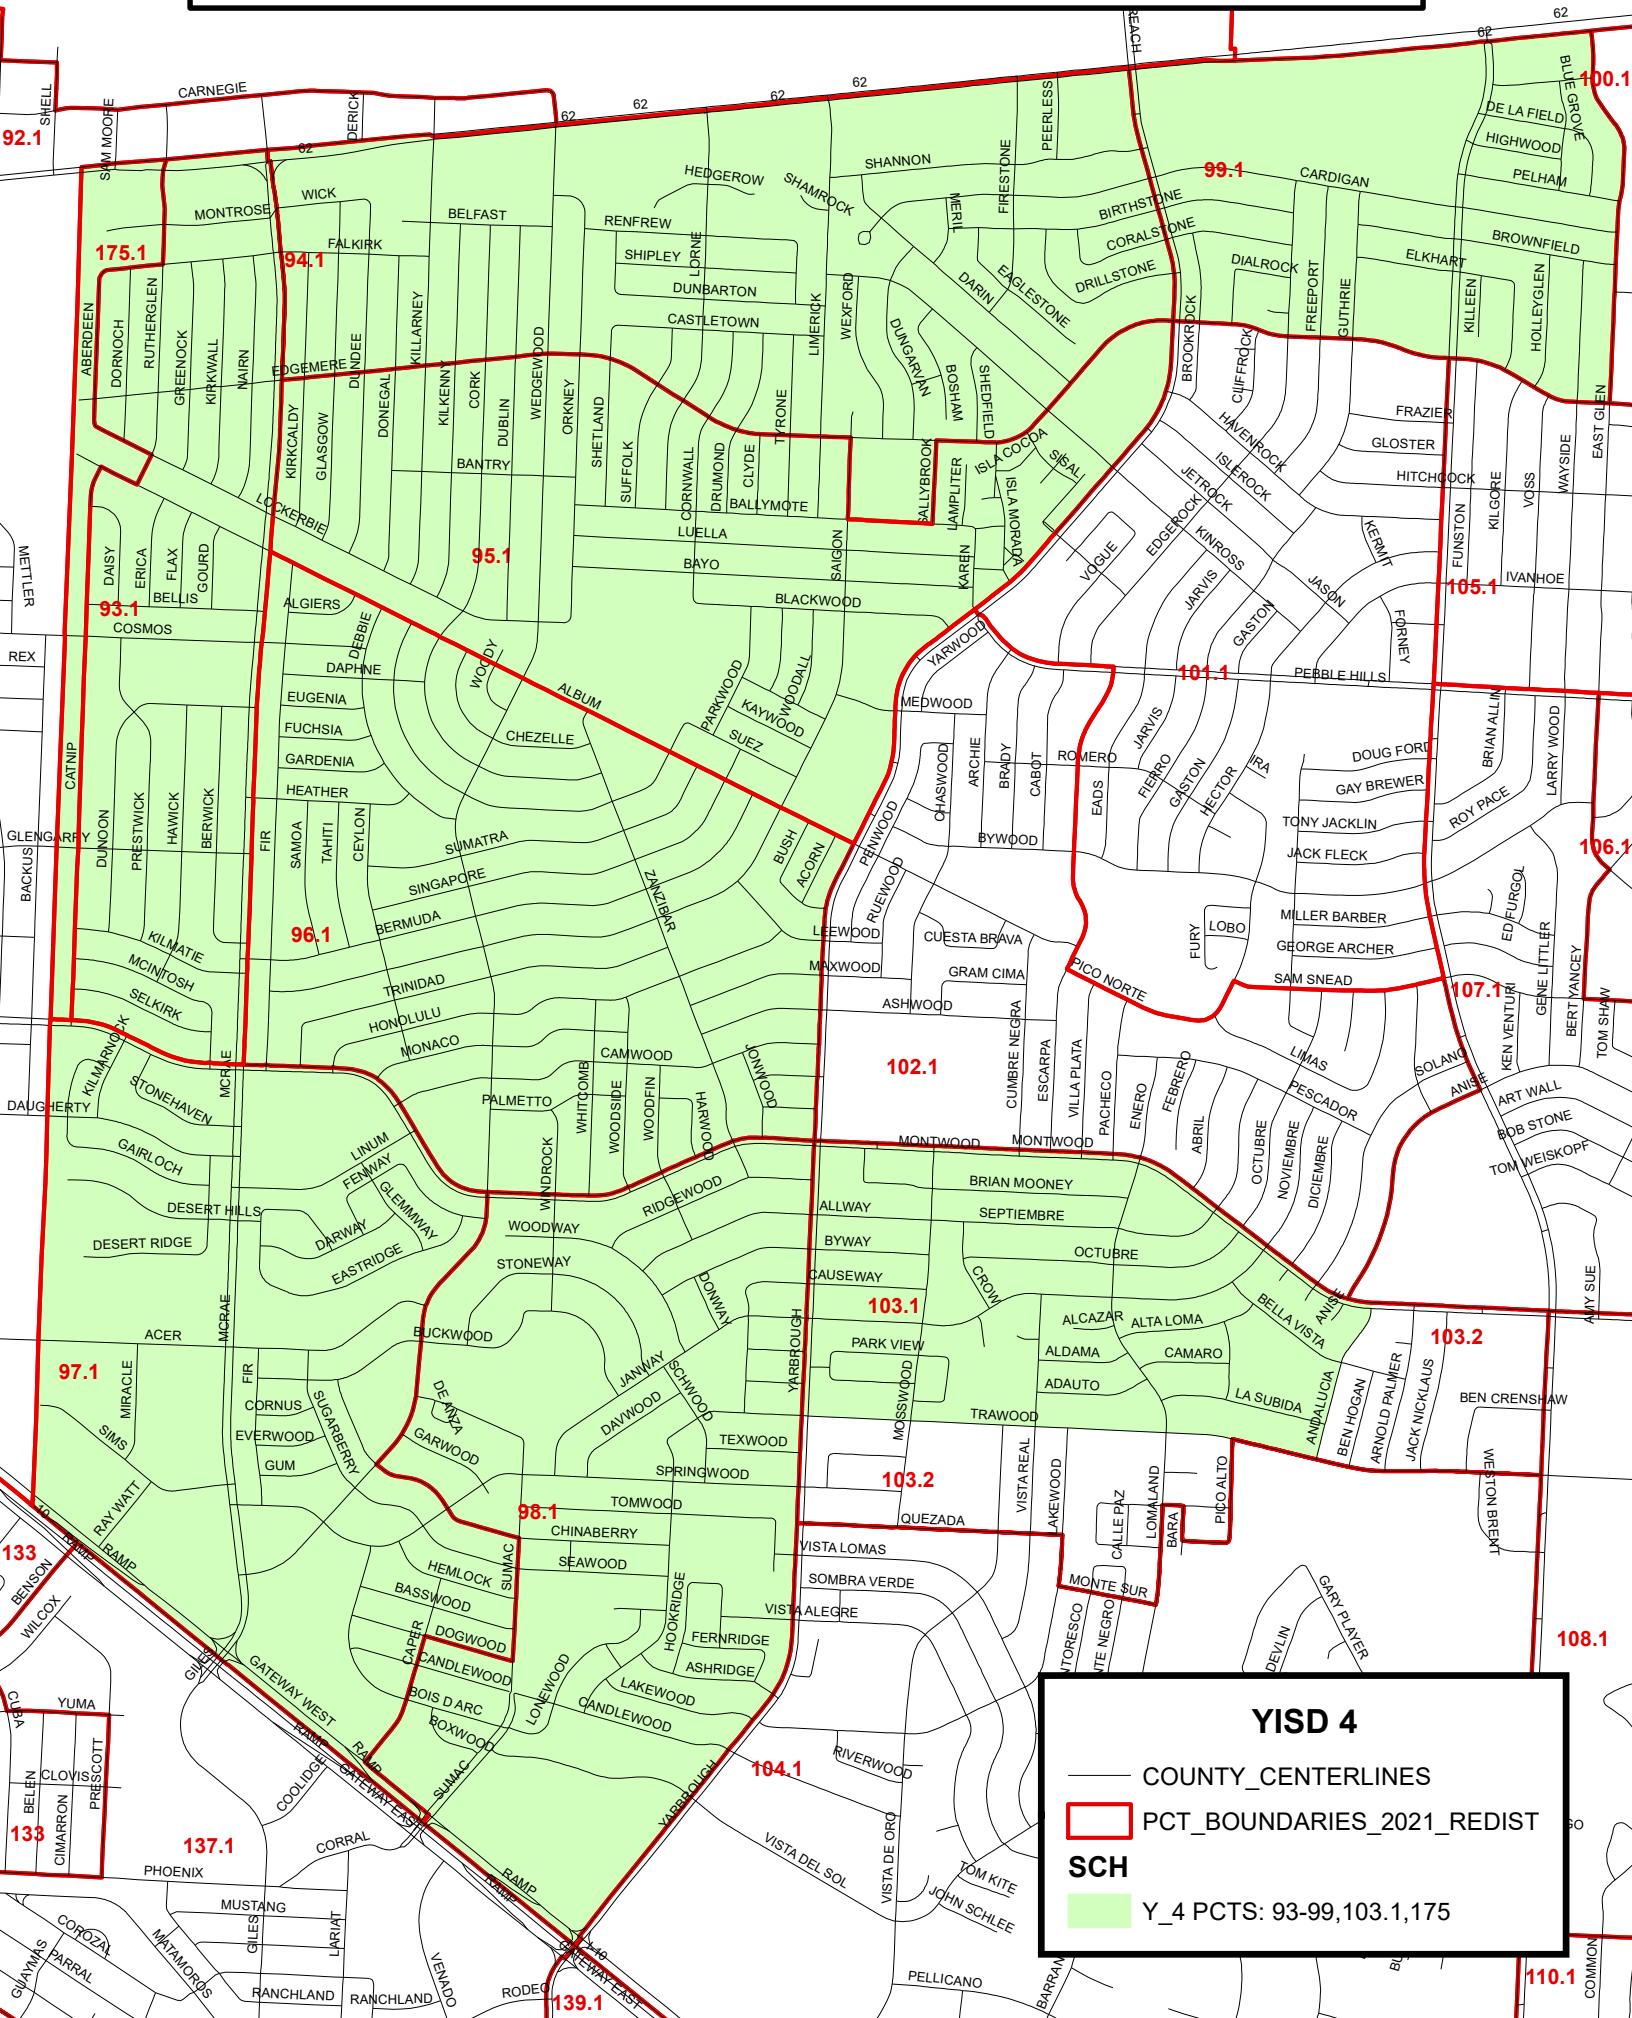

# YSLETA INDEPENDENT SCHOOL DISTRICT 4

9.1

**YISD 4**

-  COUNTY\_CENTERLINES
-  PCT\_BOUNDARIES\_2021\_REDIST
- SCH**
-  Y\_4\_PCTS: 93-99,103.1,175