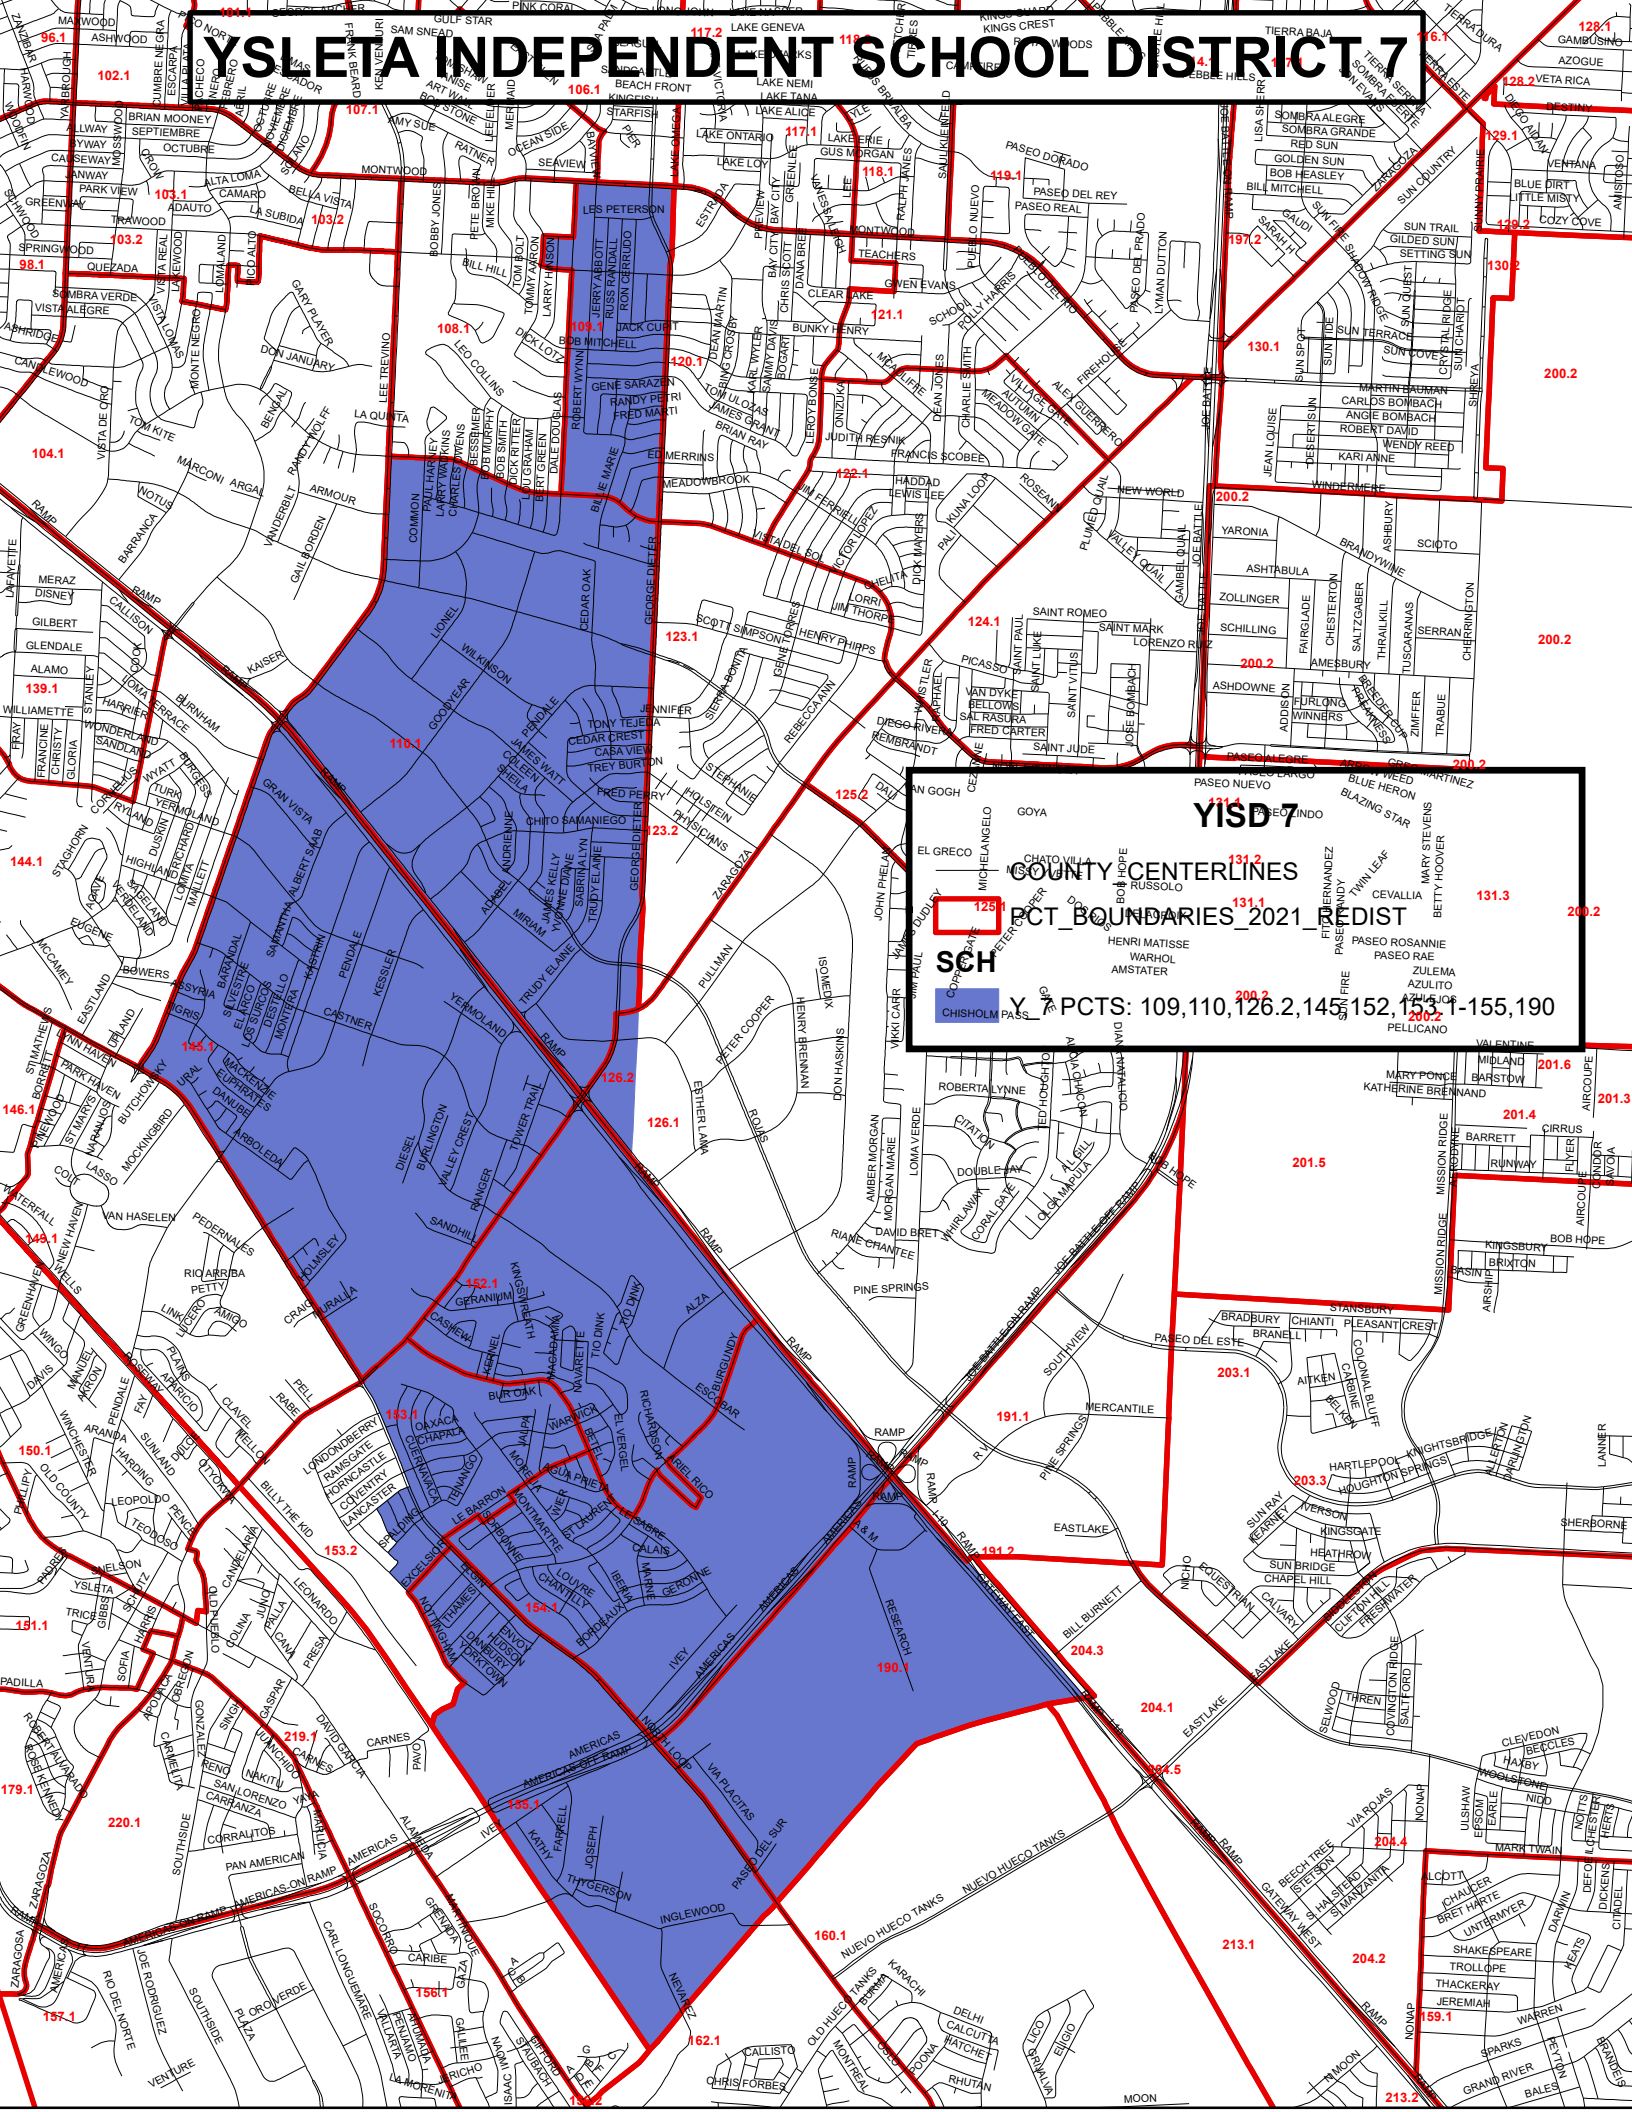

YSLTA INDEPENDENT SCHOOL DISTRICT 7

YISD 7
COUNTY CENTERLINES
PCT_BOUNDARIES_2021_REDIST
SCH
CHISHOLM PASS
Y PCTS: 109,110,126.2,145,152,153,1-155,190